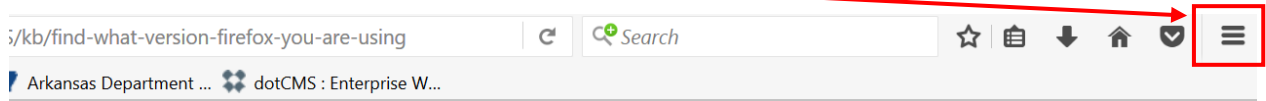

How to Locate Firefox Version

1. Open Firefox on your computer
2. Select the menu button

3. Next, you will need to select the question mark at the bottom of the menu

4. Select **About Firefox**.

5. This will bring up a pop-up that will show you what version of the browser you are using. An update will begin immediately if needed.