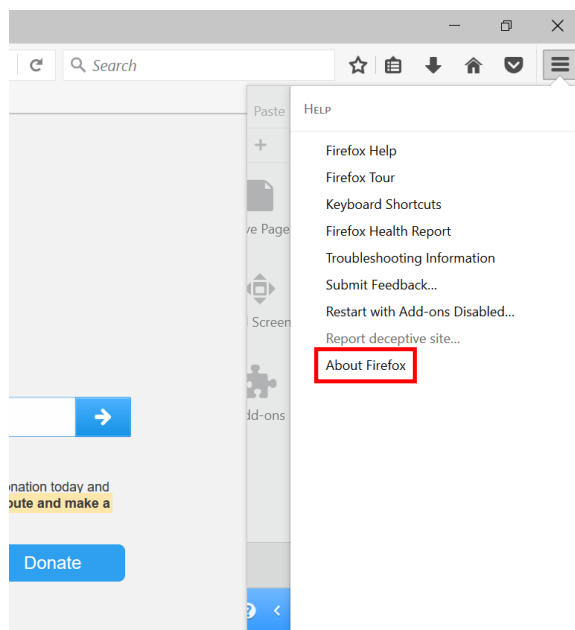

How to Locate Firefox Version

1. Open Firefox on your computer
2. Select the menu button

3. Next, you will need to select the question mark at the bottom of the menu

4. Select **About Firefox**.

5. This will bring up a pop-up that will show you what version of the browser you are using. An update will begin immediately if needed.