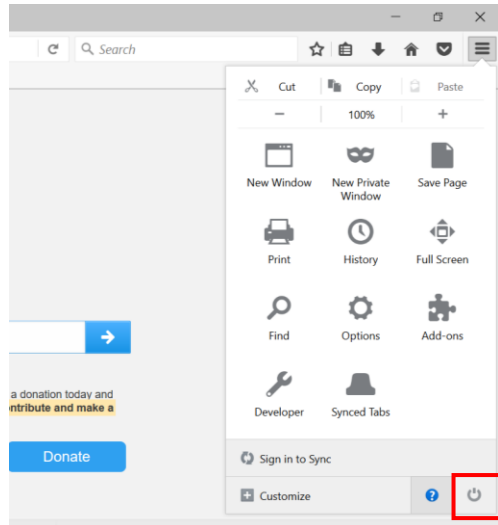

How to Locate Firefox Version

1. Open Firefox on your computer
2. Select the menu button

3. Next, you will need to select the question mark at the bottom of the menu

4. Select **About Firefox**.

5. This will bring up a pop-up that will show you what version of the browser you are using. An update will begin immediately if needed.