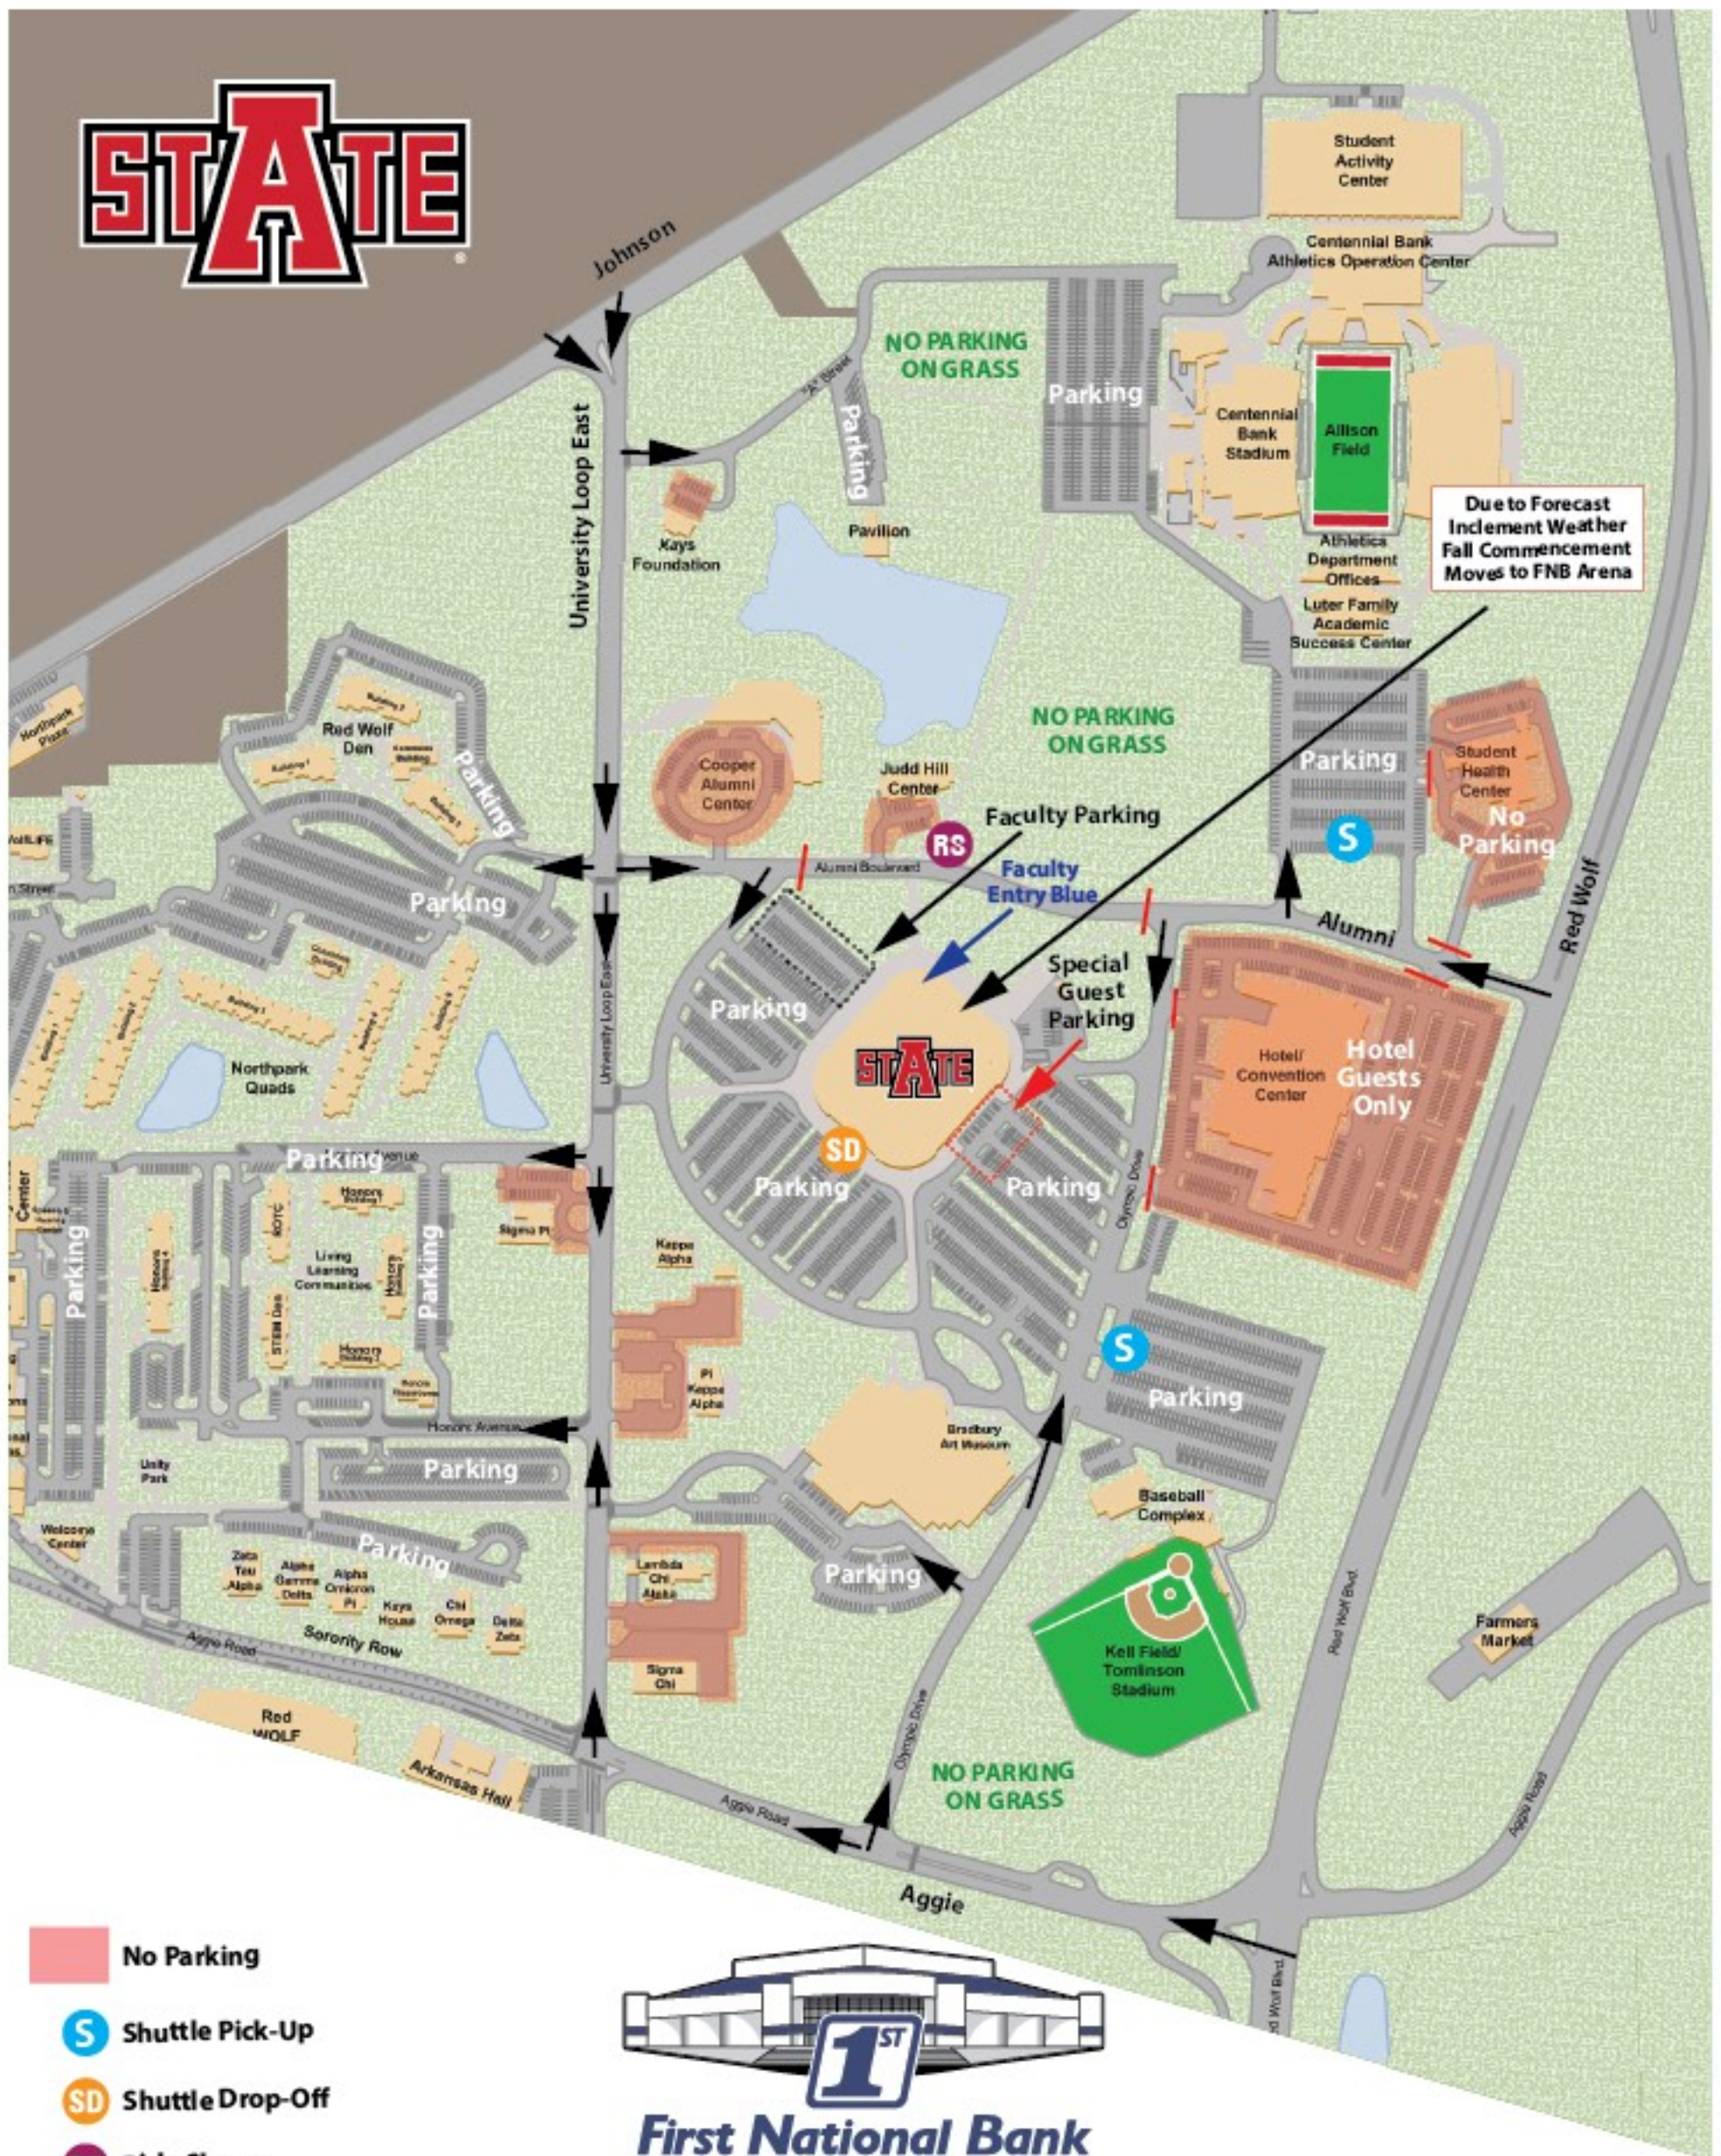

ARKANSAS STATE UNIVERSITY

Fall Commencement 2021

First National Bank Arena

Due to Forecast Inclement Weather Fall Commencement Moves to FNB Arena

- No Parking
- S Shuttle Pick-Up
- SD Shuttle Drop-Off
- RS Ride Share

**First National Bank
ARENA**

All Entrances Open

Park only in paved parking places. No parking on grass.

Doors open at 11:30 a.m.

Ceremony starts at 1:00 p.m.