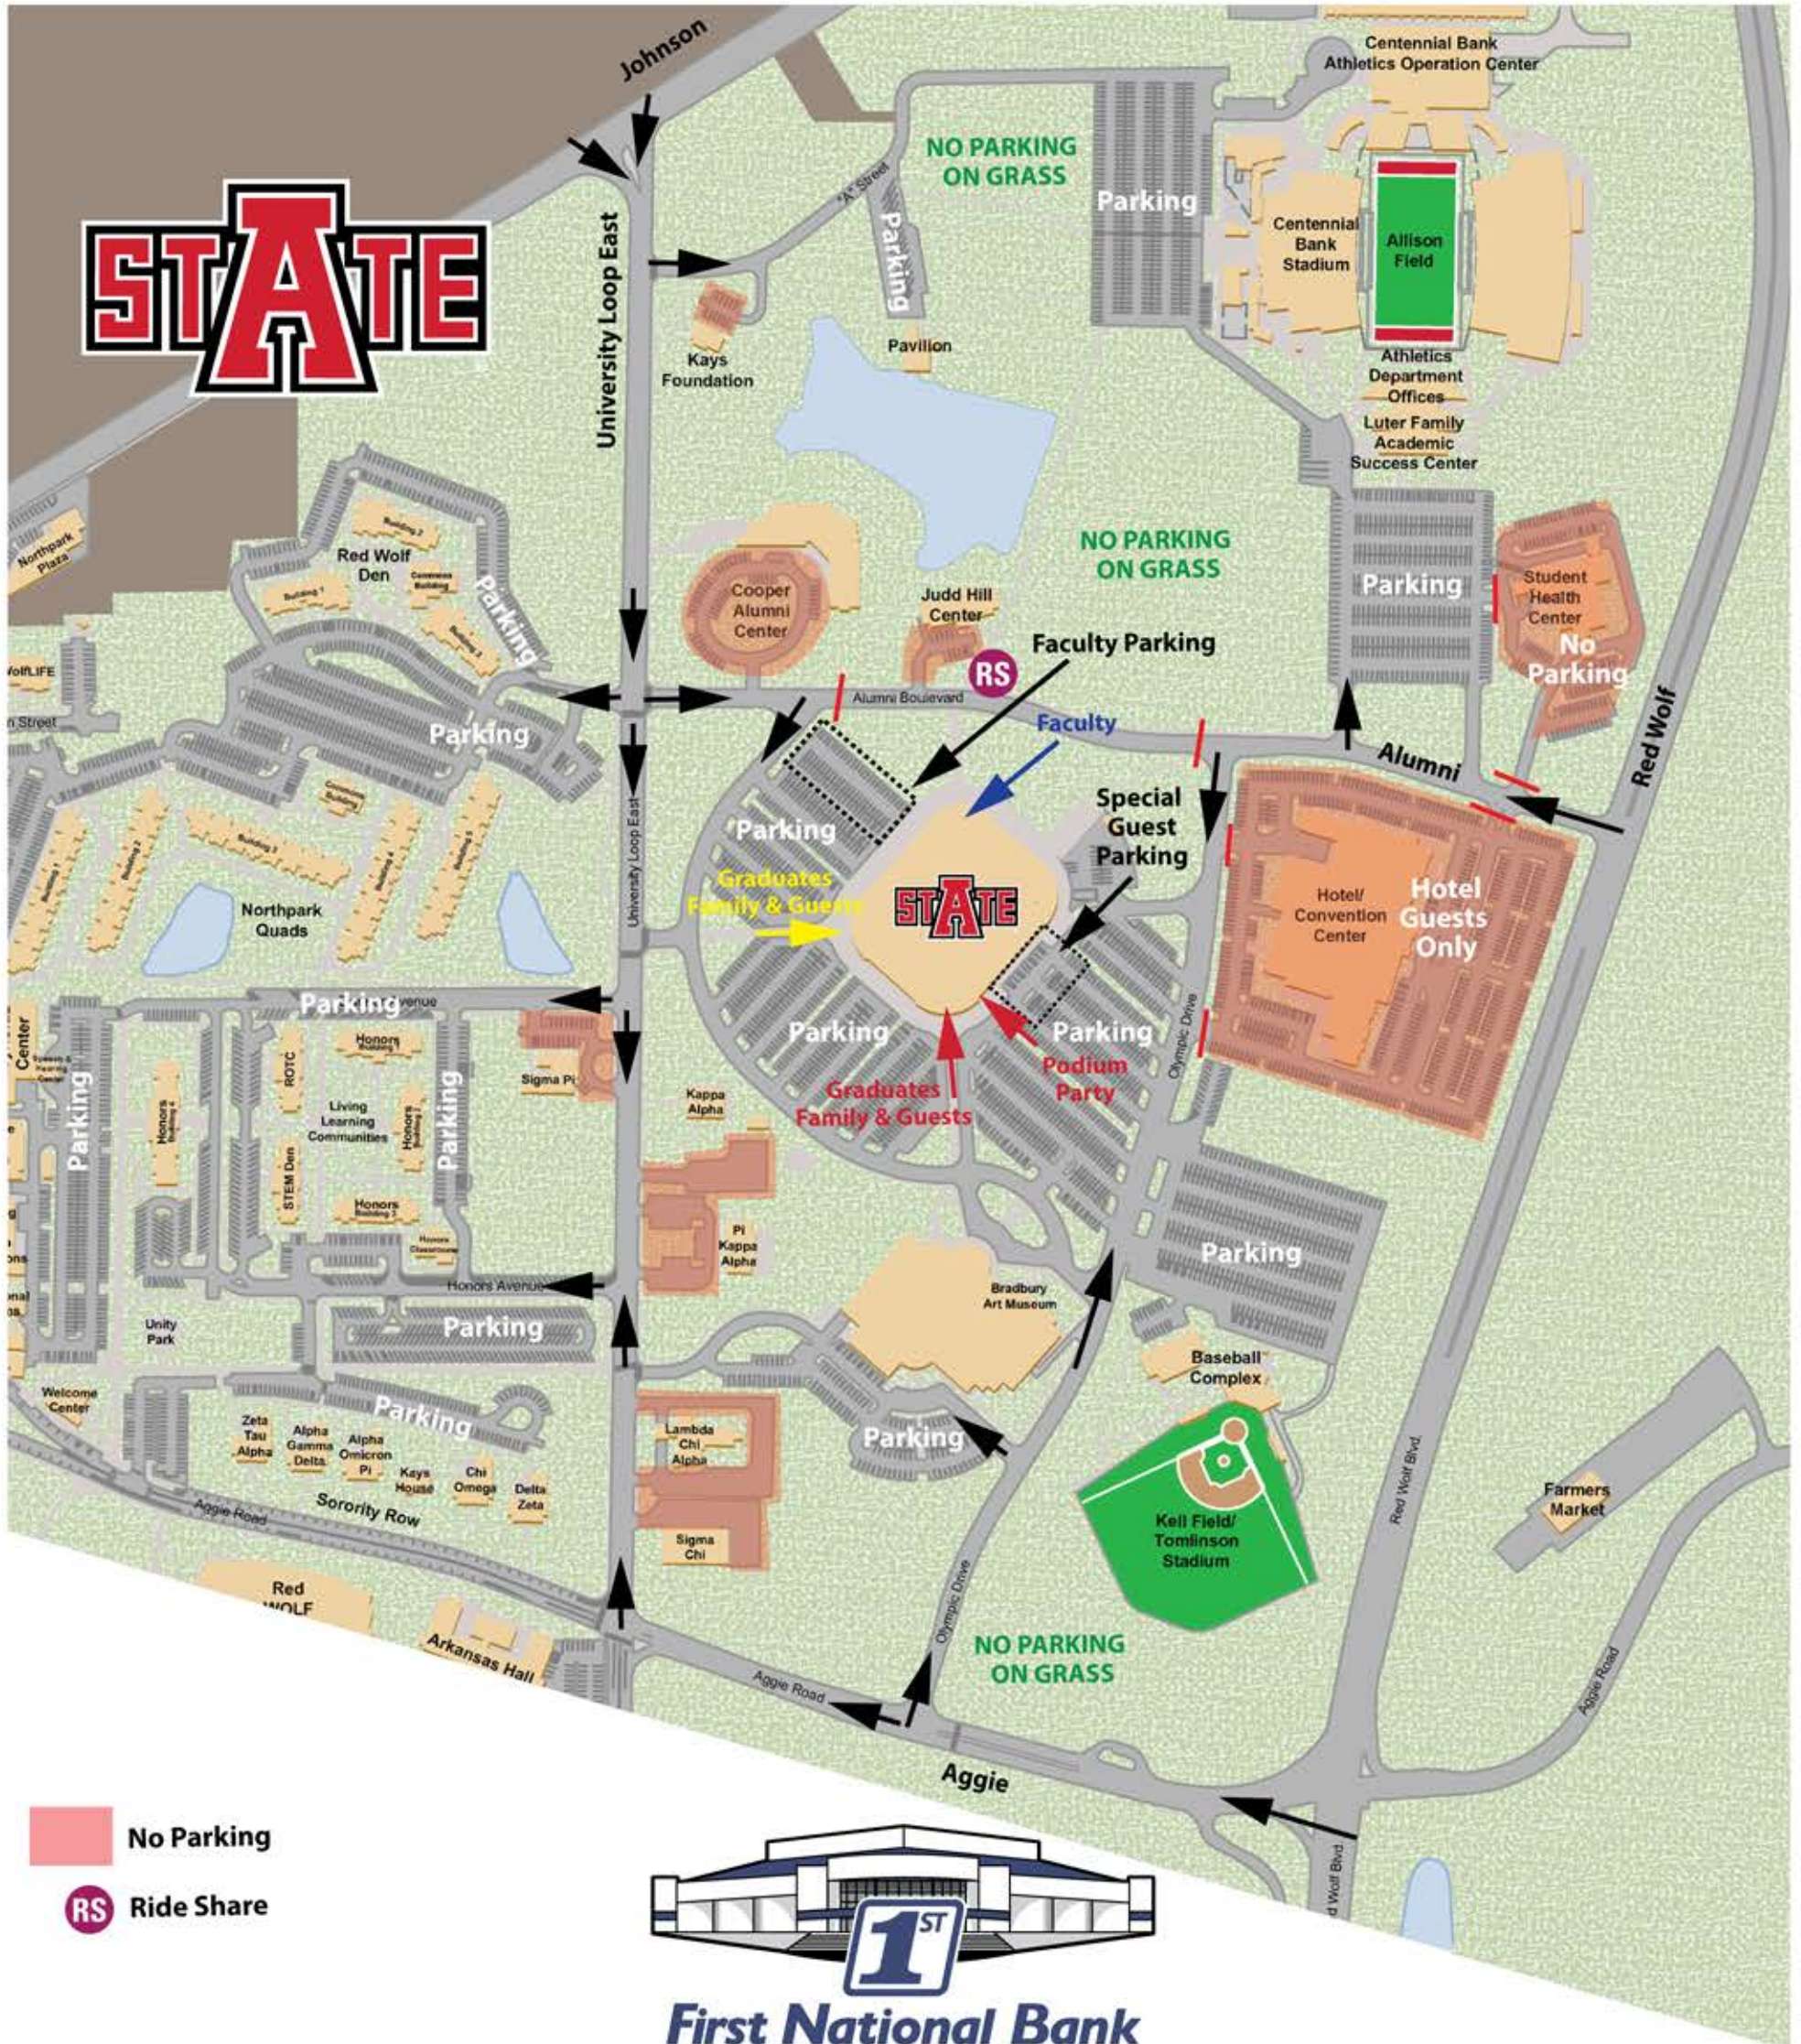

ARKANSAS STATE UNIVERSITY

Summer Commencement 2022

First National Bank Arena

Park only in paved parking places. No parking on grass.

Doors open at 5:00 p.m. Ceremony starts at 7:00 p.m.

Graduates, family and guests enter through Yellow and Upper Red entrances.

Podium Party enter through Lower Red entrance.

Faculty enter through Blue entrance.