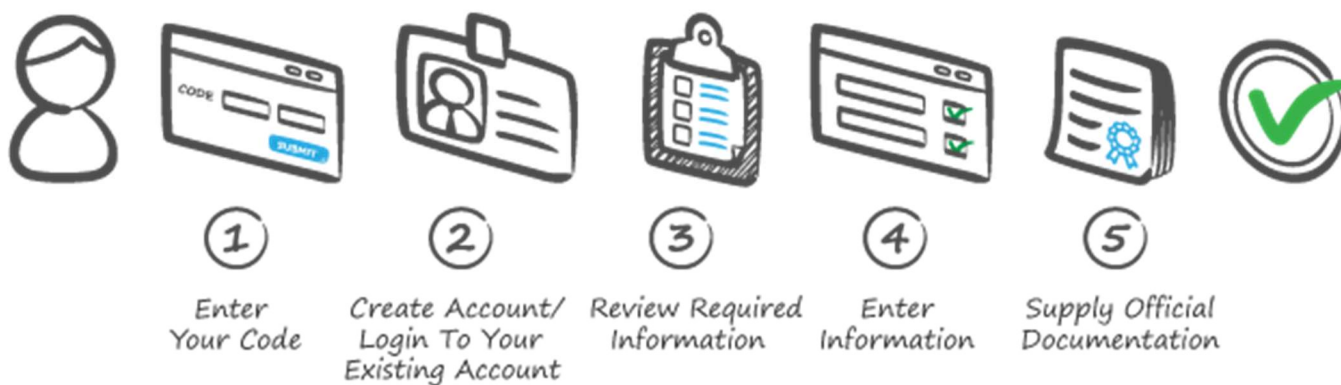

Arkansas State University

Admissions

Required Qualifications for Your Program

TIME SENSITIVE

DO NOT DELAY

ATTENTION Students:

We've partnered with Verified Credentials, Inc. to help you supply the required qualifications for your program. To get started, carefully follow the instruction below:

How it Works:

IMPORTANT – Use the CODE below to get started:

| Program: | Code: |
|-------------------------------|-------------|
| Background Check – Admissions | CCMMJ-26642 |

GET STARTED NOW at:

<https://scholar.verifiedcredentials.com/arkansasstate>