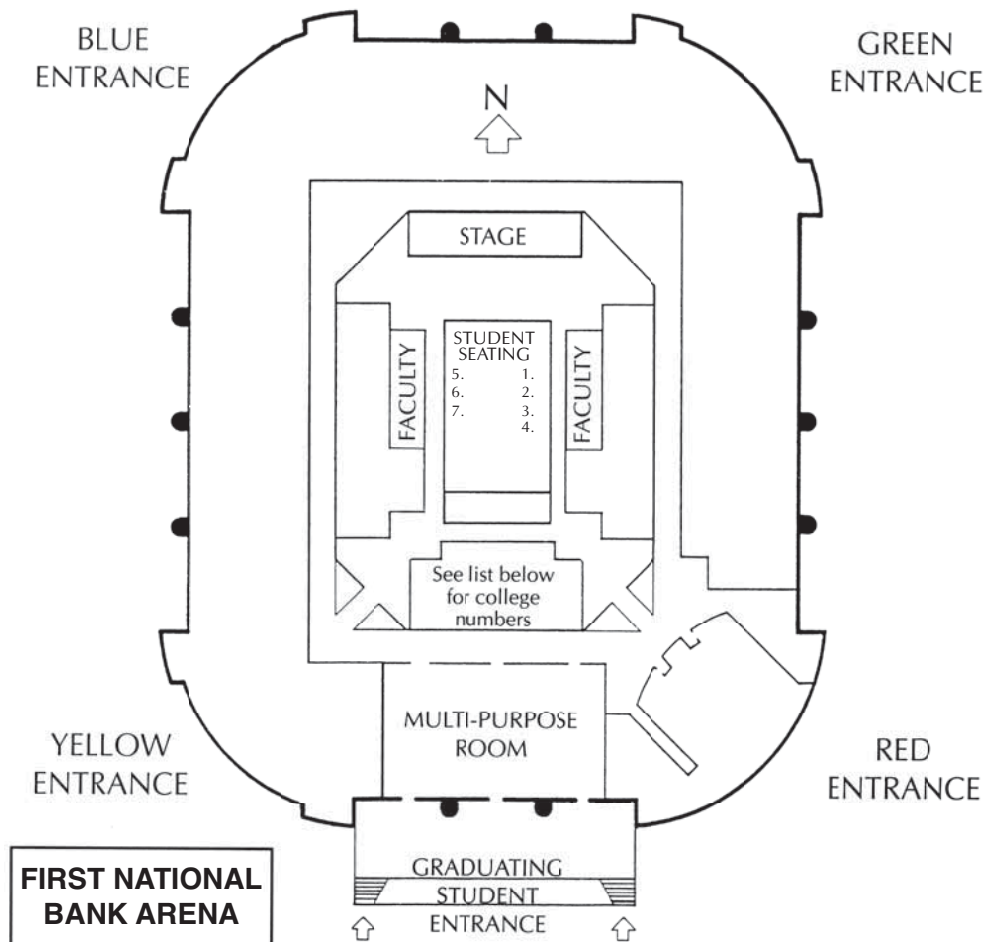

GRADUATING STUDENT SEATING (2:30 p.m.) (By College)

5. Liberal Arts and Communication
6. Sciences and Mathematics
7. Undergraduate Studies

1. Doctoral
2. Agriculture
3. Neil Griffin Business
4. Engineering and Computer Science