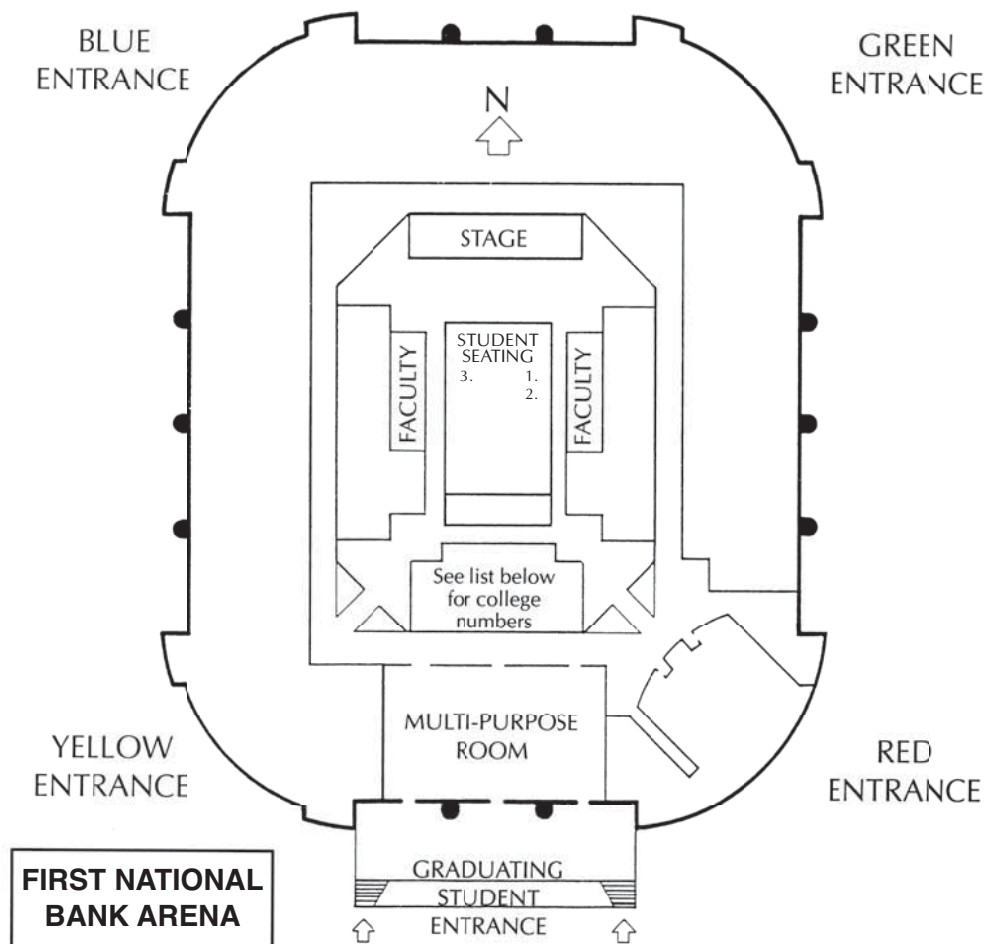

Alexandria Snyder
1997 - 2019

Jeffrey Steward
1996 - 2019

Corey Taylor
1993 - 2018

GRADUATING STUDENT SEATING (10:00 a.m.) (By College)

3. Nursing and Health Professions

1. Doctoral

2. Education and Behavioral Science