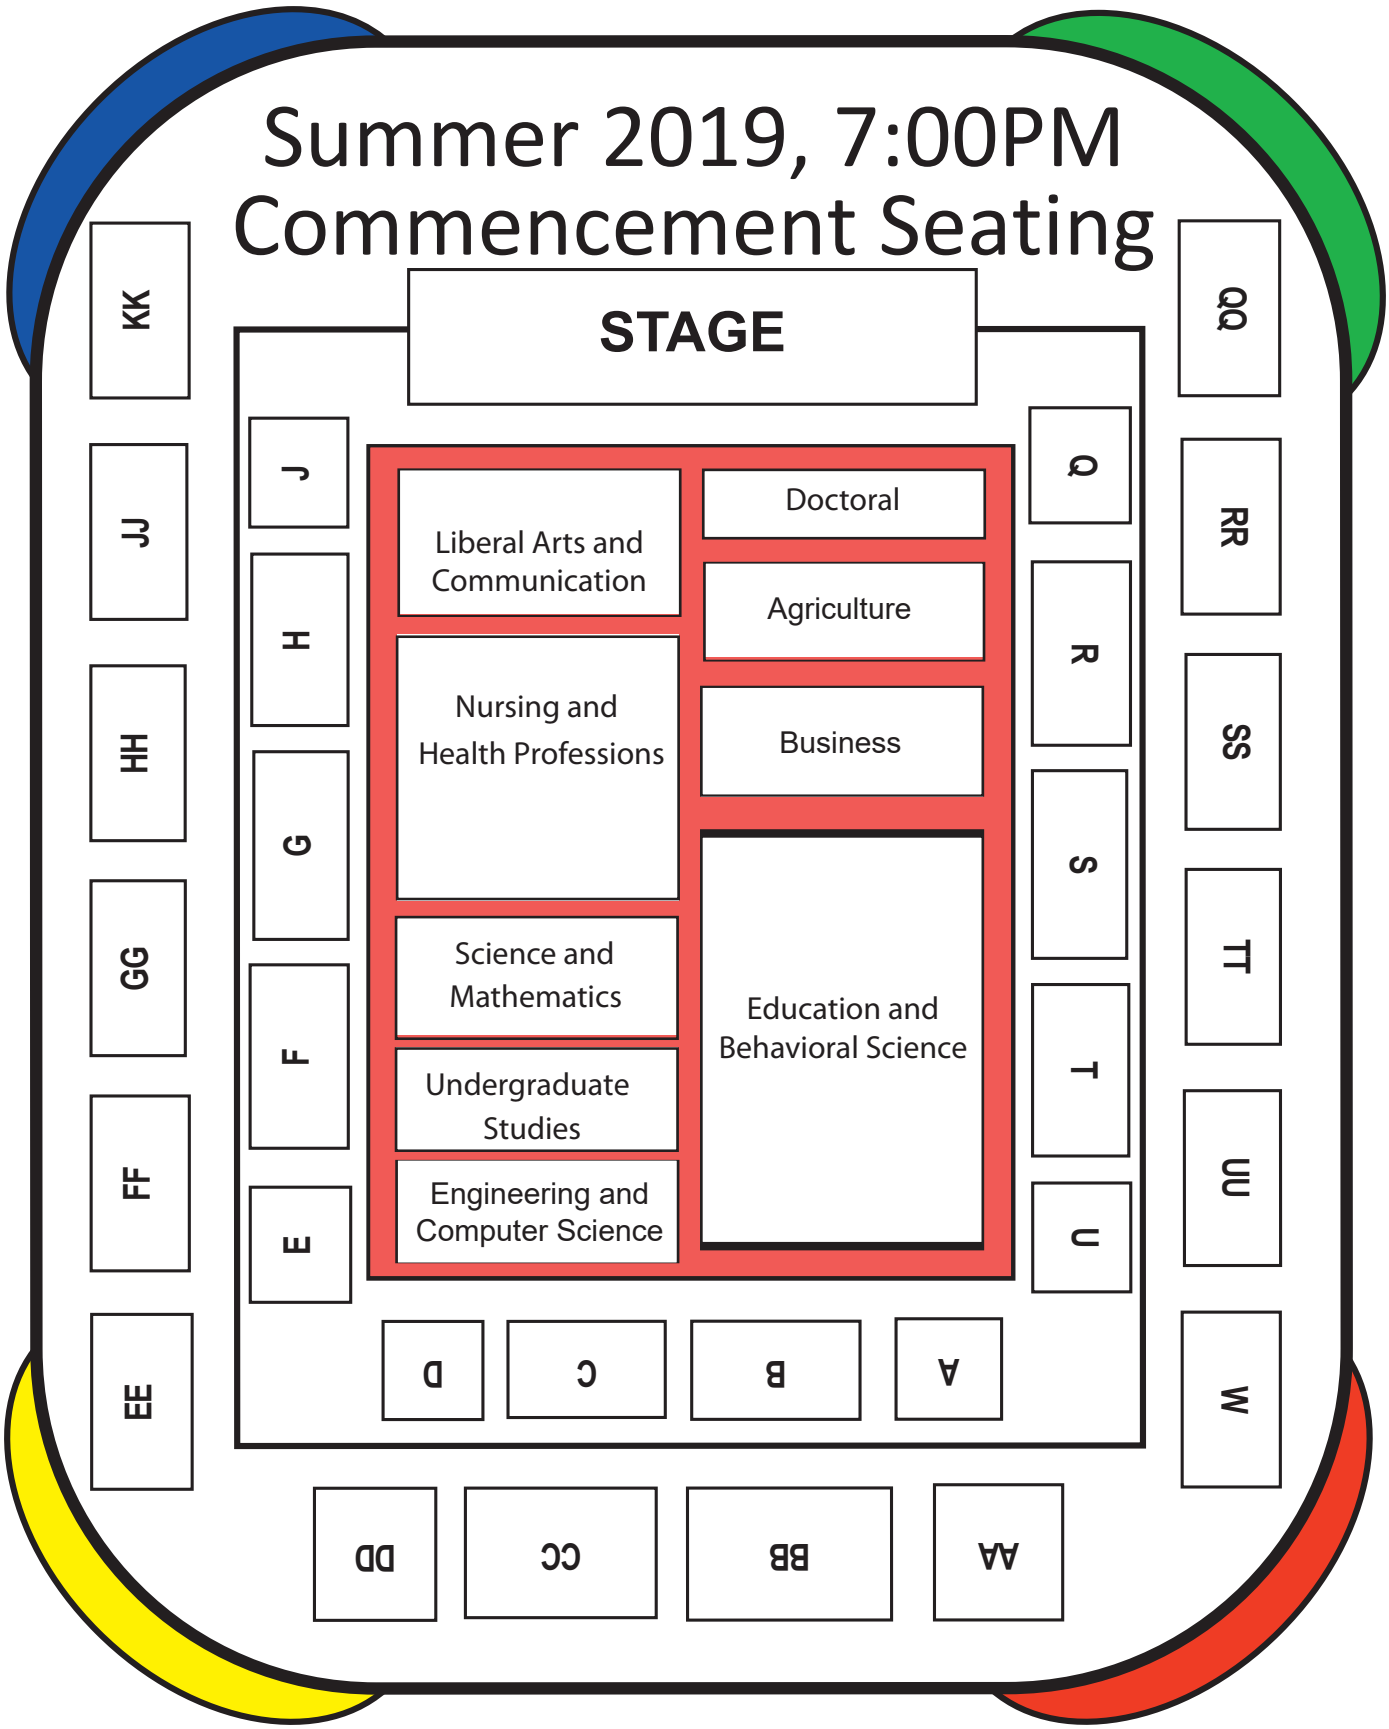

Summer 2019, 7:00PM Commencement Seating

Please note: layout is not to scale, but is close in proximity.