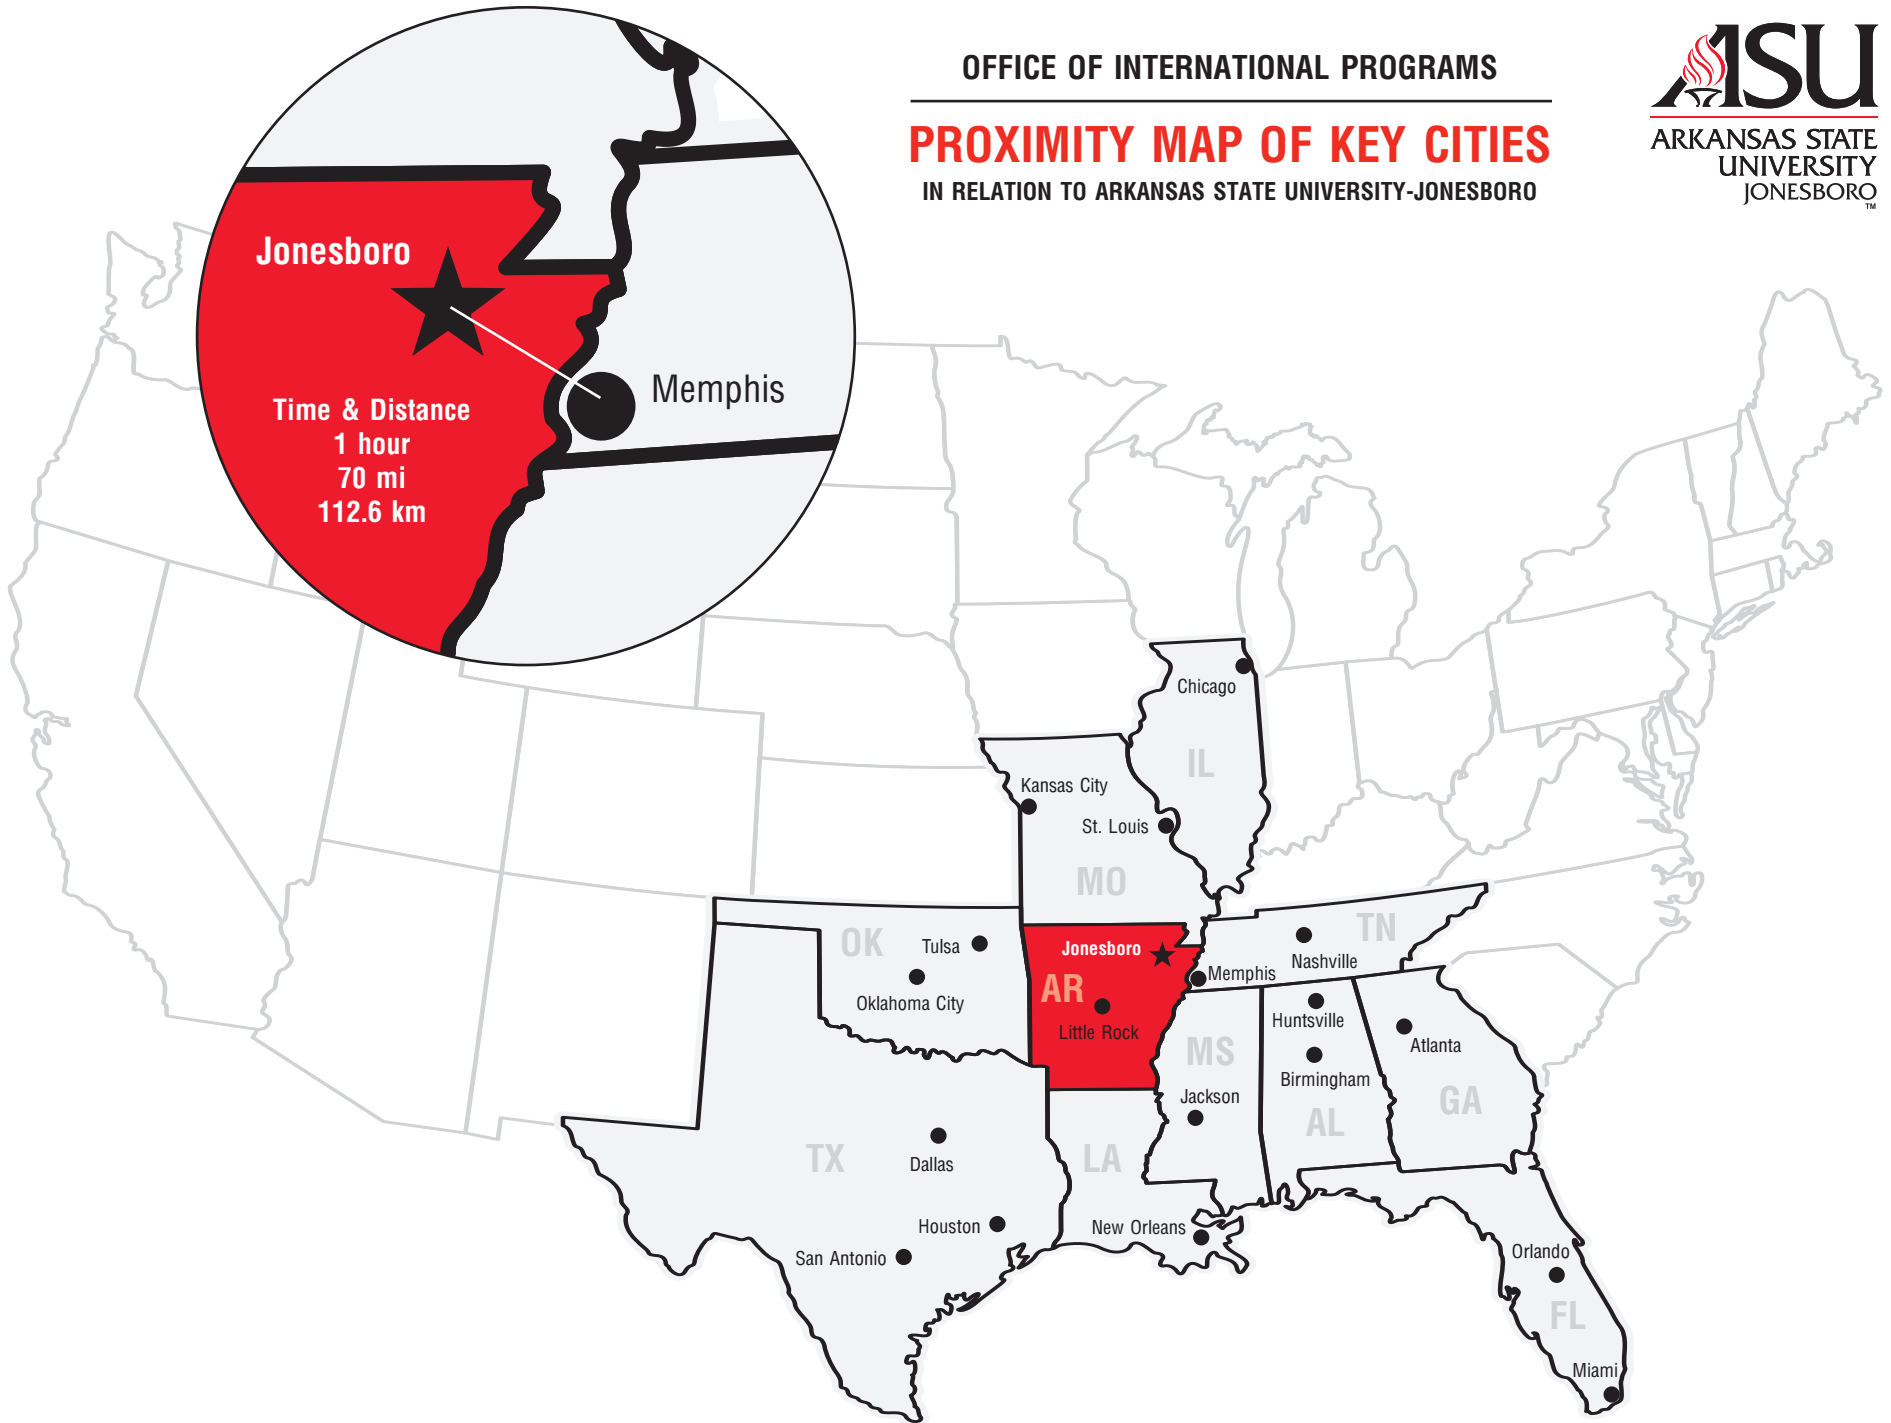

## PROXIMITY MAP OF KEY CITIES

IN RELATION TO ARKANSAS STATE UNIVERSITY-JONESBORO

Jonesboro

Time & Distance  
1 hour  
70 mi  
112.6 km

Memphis

Chicago

Kansas City

St. Louis

OK

Tulsa

Oklahoma City

Jonesboro

AR

Little Rock

TN

Memphis

Nashville

Huntsville

Atlanta

Birmingham

MS

Jackson

AL

TX

Dallas

LA

Houston

New Orleans

San Antonio

GA

Orlando

FL