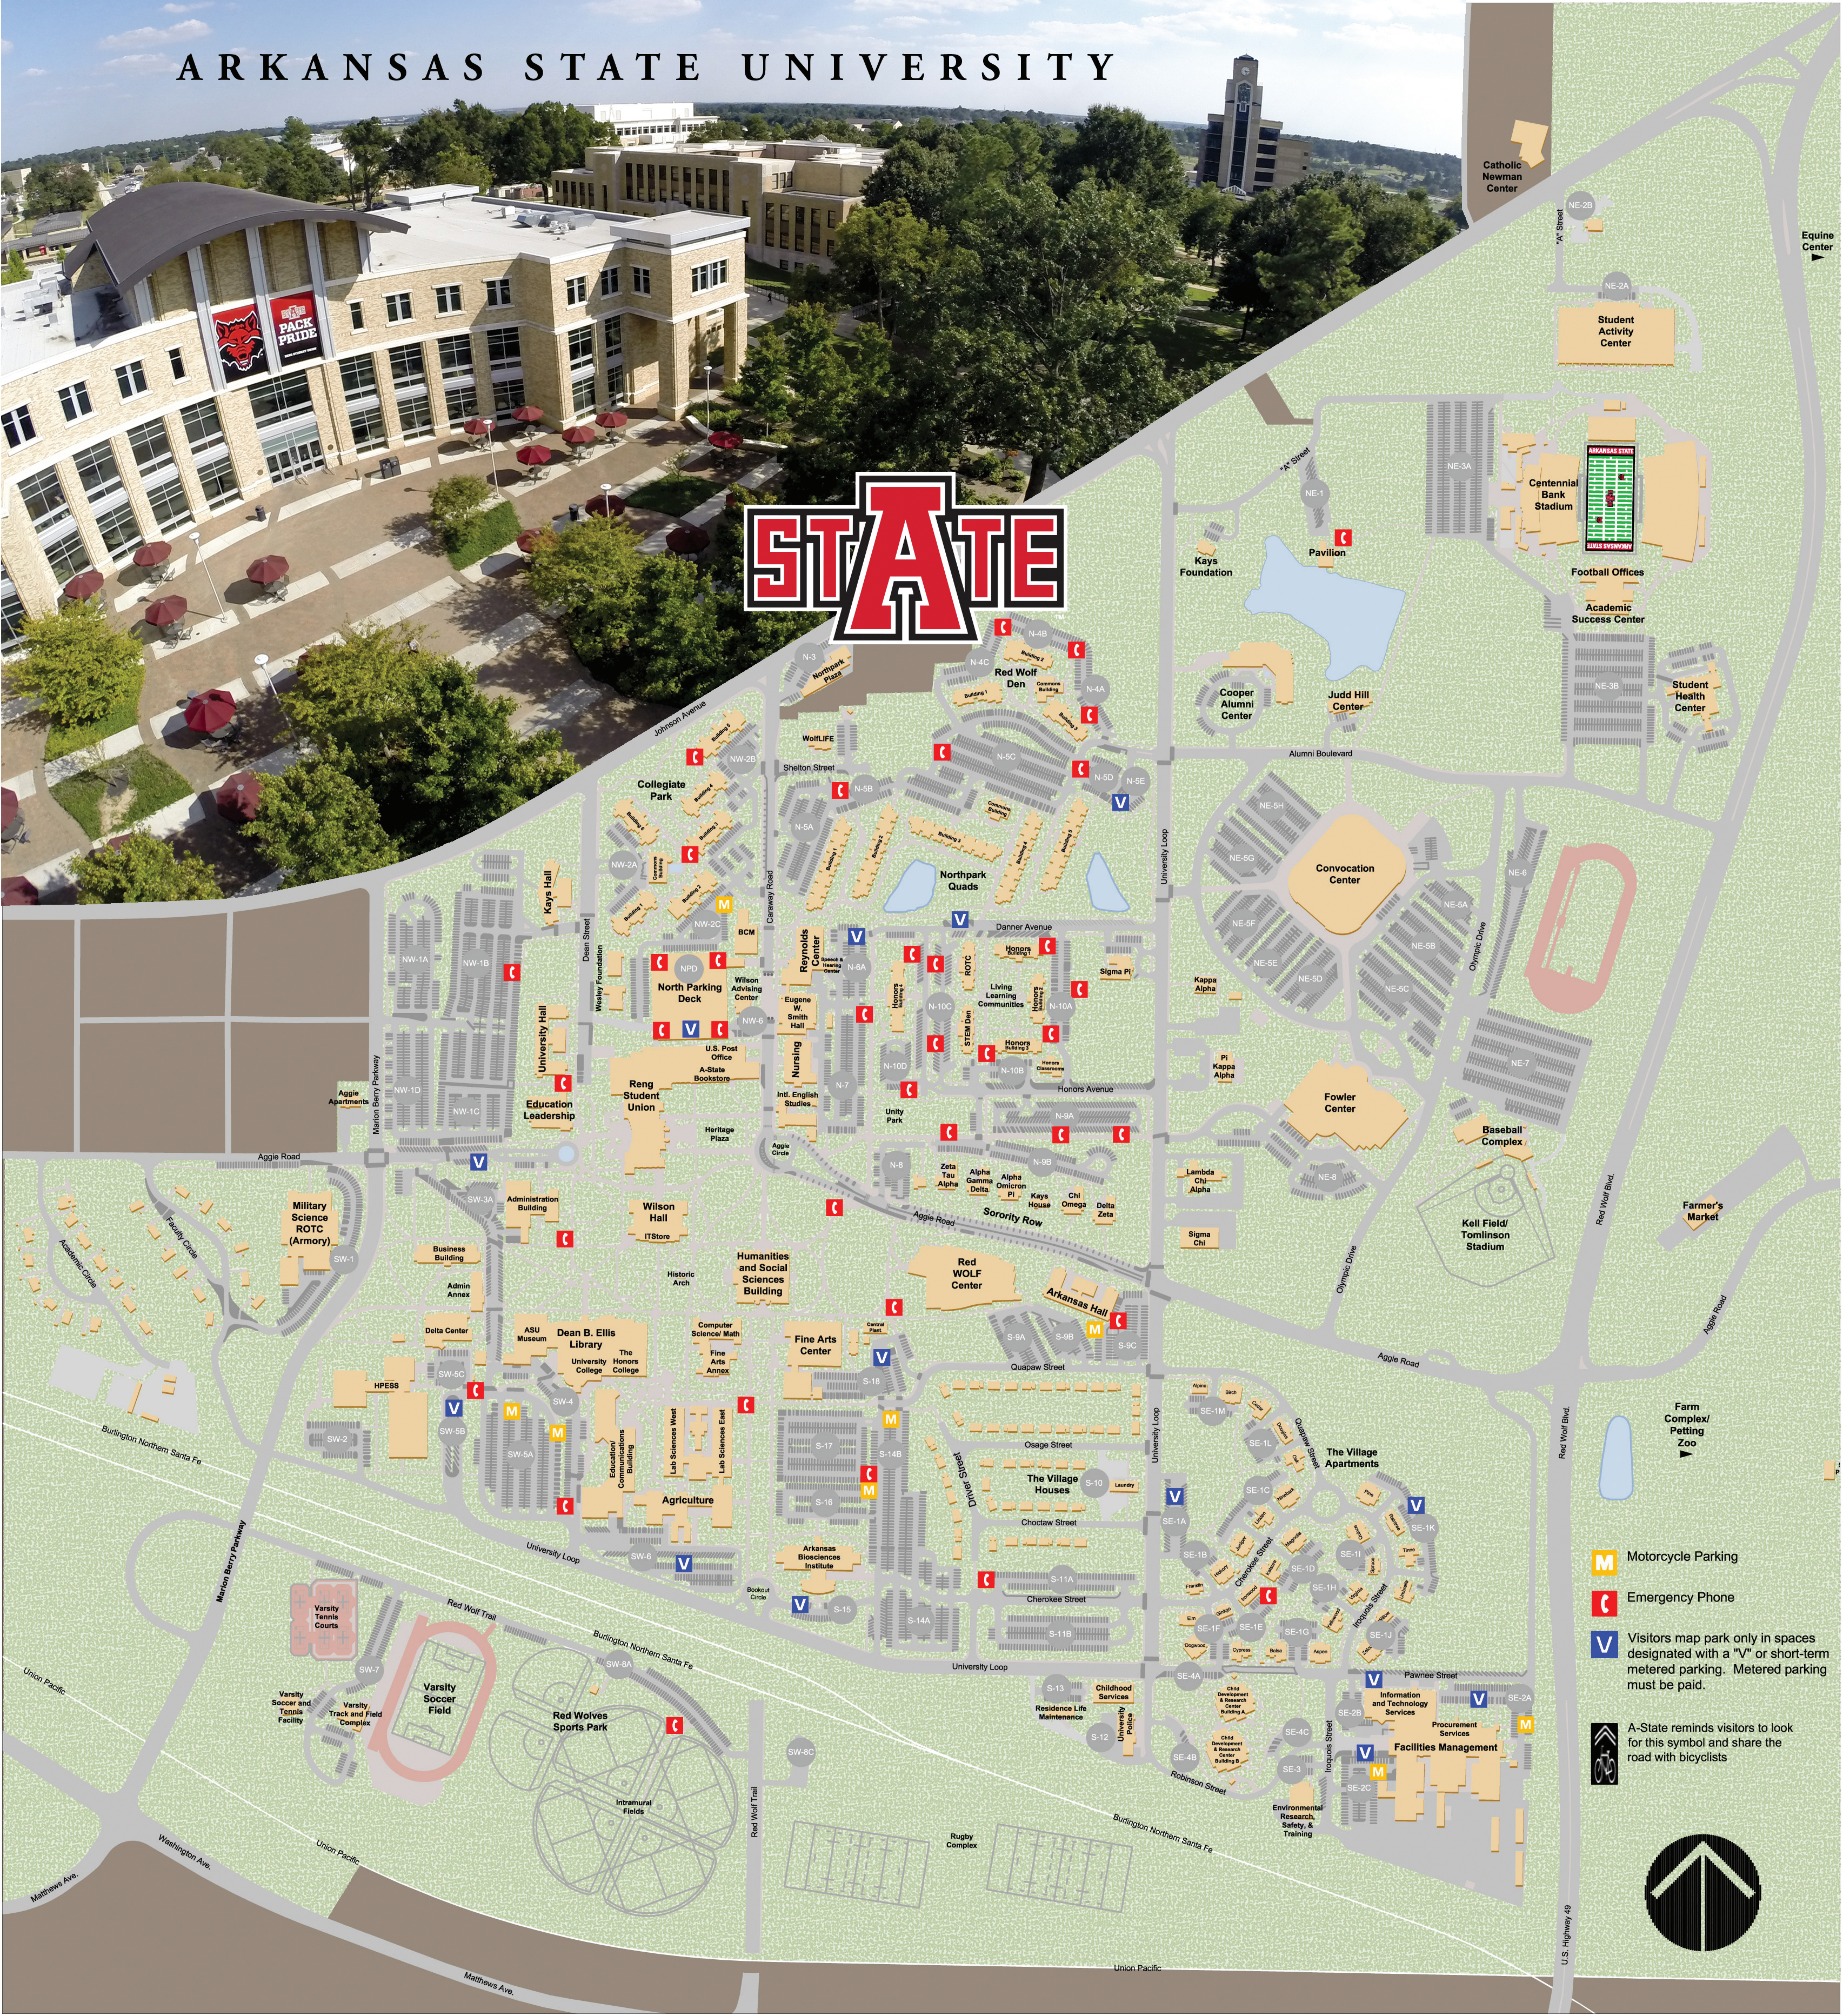

ARKANSAS STATE UNIVERSITY

STATE

-  Motorcycle Parking
-  Emergency Phone
-  Visitors map park only in spaces designated with a "V" or short-term metered parking. Metered parking must be paid.
-  A-State reminds visitors to look for this symbol and share the road with bicyclists

U.S. Highway 49