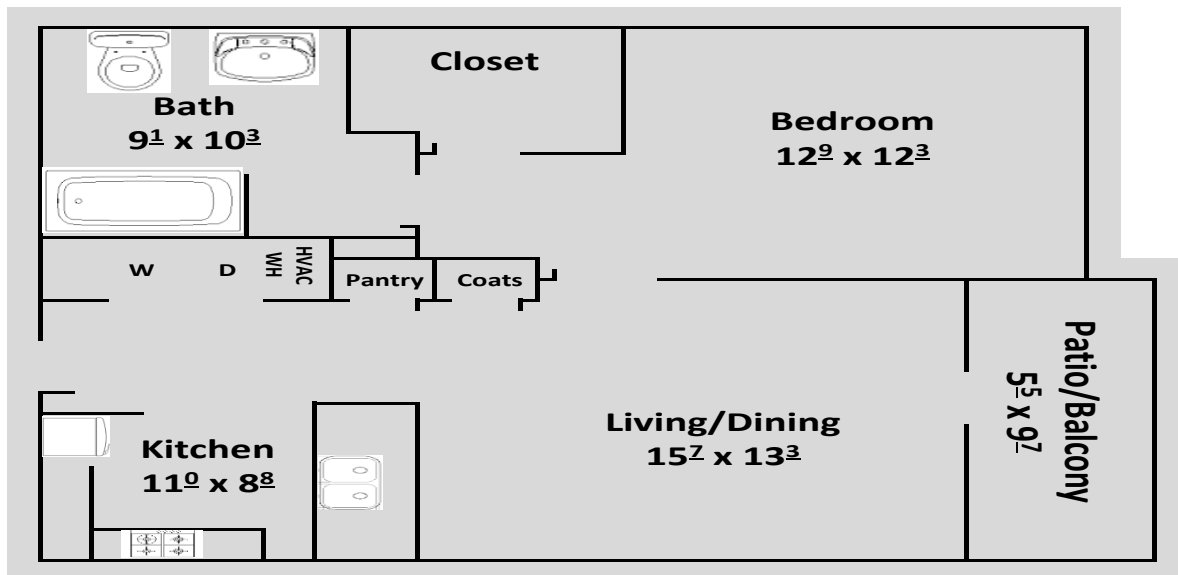

## THE CIRCLE APARTMENTS LAYOUT AND DIMENSIONS

- The Circle apartments consists of 4 separate three story buildings for graduate students and has all card-based access.
- Students live in one or two bedroom units with each bedroom having a walk-in closet and its own private bath with a tub/shower combination.
- Residents in a 2 bedroom unit will be assigned a roommate except for those cases where payment is made for the entire apartment unit.
- Bedrooms will contain a full sized bed, dresser, desk and chair.
- Living room are furnished with a couch, chair, and coffee table and end tables.
- The Circle apartments come with a washer & dryer, dishwasher, stove, and refrigerator.
- Each apartment has its own private balcony/patio.
- Rent in The Circle apartments includes all breaks; thus residents of these units will have access to their rooms during fall, winter, and spring breaks.

### Standard 1 Bedroom

### Standard 2 Bedroom