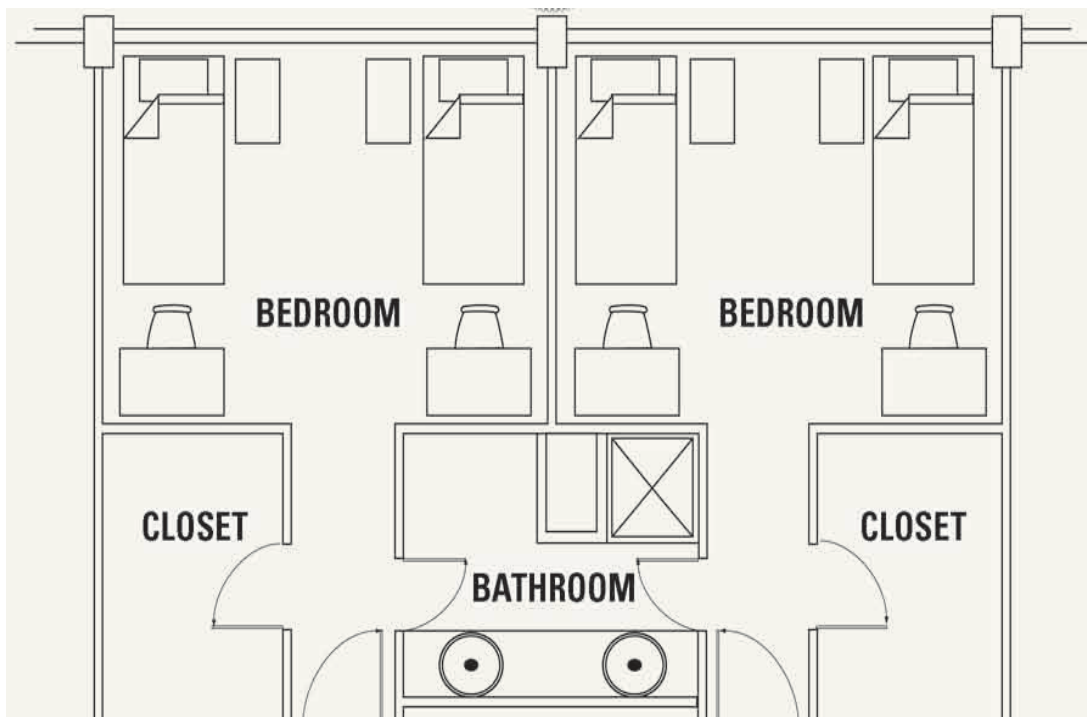

# ARKANSAS HALL

- Arkansas Hall houses first year male students.
- Students reside in suite style rooms. Each suite contains 2 bedrooms and one bathroom; each bedroom houses 2 students.
- Each room is furnished with wooden twin sized bunkable beds, 2 dressers, 2 desks, and 2 chairs.
- Furniture can be arranged to suit the student's personal preferences.
- Arkansas Hall offers a central kitchen, spacious main lobby, study lounges, and a laundry room.
- Arkansas Hall is located near the Red Wolf Recreation Center.

## ARKANSAS HALL (All Male Hall)

LAYOUT AND DIMENSIONS

### DIMENSIONS

<b>BEDROOM DIMENSIONS</b>	<b>13 x 14'6"</b>
<b>LARGE WINDOW DIMENSIONS (blinds provided)</b>	<b>H 4'5" x W 14"</b>
<b>LARGE WINDOW HEIGHT (from top of window to the floor)</b>	<b>7'11"</b>
<b>SMALL WINDOW DIMENSION (2 in each room-blinds provided)</b>	<b>H 4'5" x W 22"</b>
<b>SMALL WINDOW HEIGHT (from top of window to the floor)</b>	<b>7'11"</b>
<b>MATTRESS TWIN SIZE</b>	<b>36" X 80"</b>
<b>DRESSER</b>	<b>3 Drawer</b>
<b>STUDENT DESK ( with hutch)</b>	<b>H 30" x L 42" x D 24"</b>
<b>CHAIR</b>	<b>wooden, 2 position</b>
<b>SHOWER CURTAIN (stall size, rod provided)</b>	<b>22"</b>