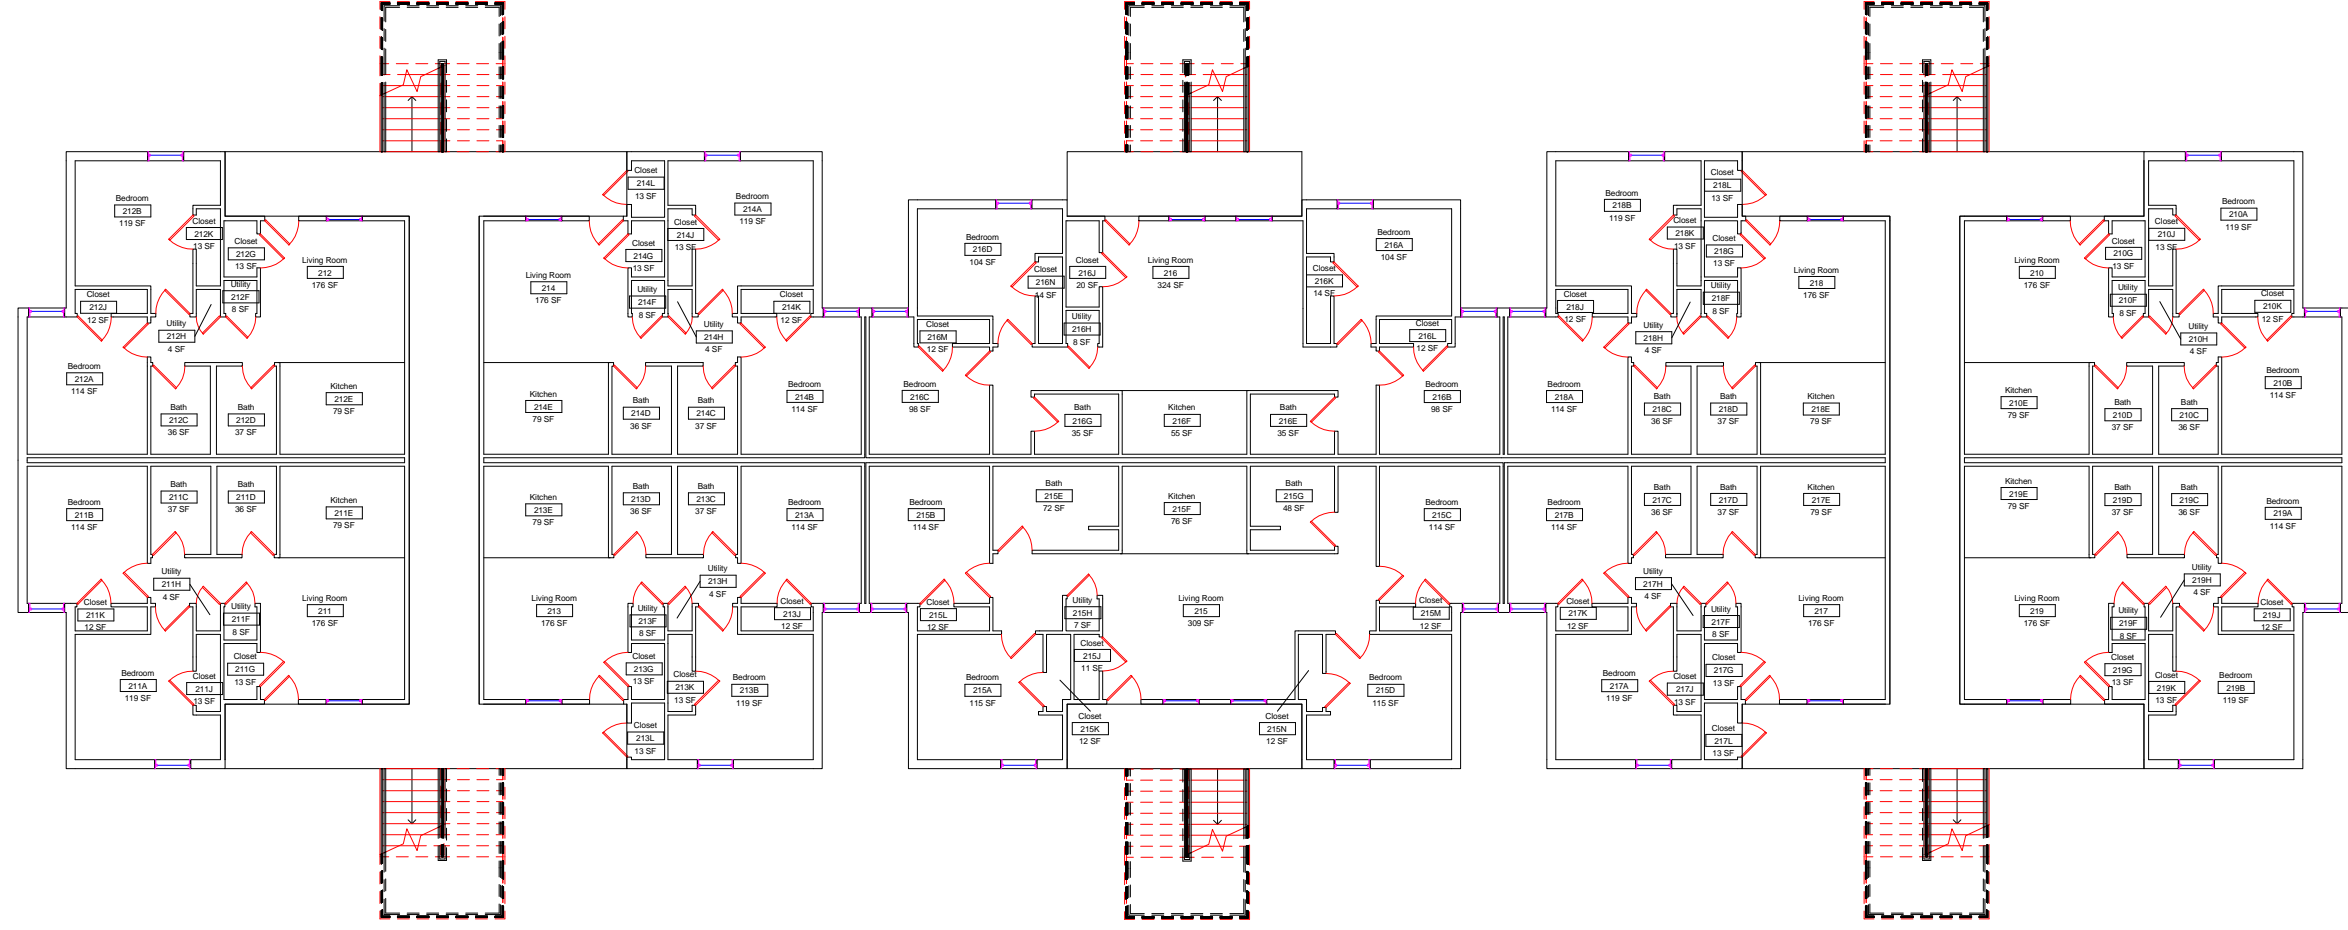

Collegiate Park Building 1
Level 1 Floor Plan

A1

DWN	DATE
STK	5/20/2014
REV.	DATE

SCALE: 1/16" = 1'-0"

Collegiate Park Building 1
Level 2 Floor Plan

DWN	DATE
JRC <td>5/20/2014</td>	5/20/2014
REV. <td>DATE</td>	DATE

SCALE: 1/16" = 1'-0"

Collegiate Park Building 1
Level 3 Floor Plan

DWN	DATE
STK	5/20/2014
REV.	DATE

A3

SCALE: 1/16" = 1'-0"

Collegiate Park Apartments Building 2
Level 1 Floor Plan

DWN	DATE
STK	5/21/2014
REV.	DATE

SCALE: 1/16" = 1'-0"

Colliate Park Apartments Building 2
Level 2 Floor Plan

DWN	DATE
STK	5/21/2014
REV.	DATE

SCALE: 1/16" = 1'-0"

Collegiate Park Apartments Building 2
Level 3 Floor Plan

DWN	DATE
STK	5/21/2014
REV.	DATE