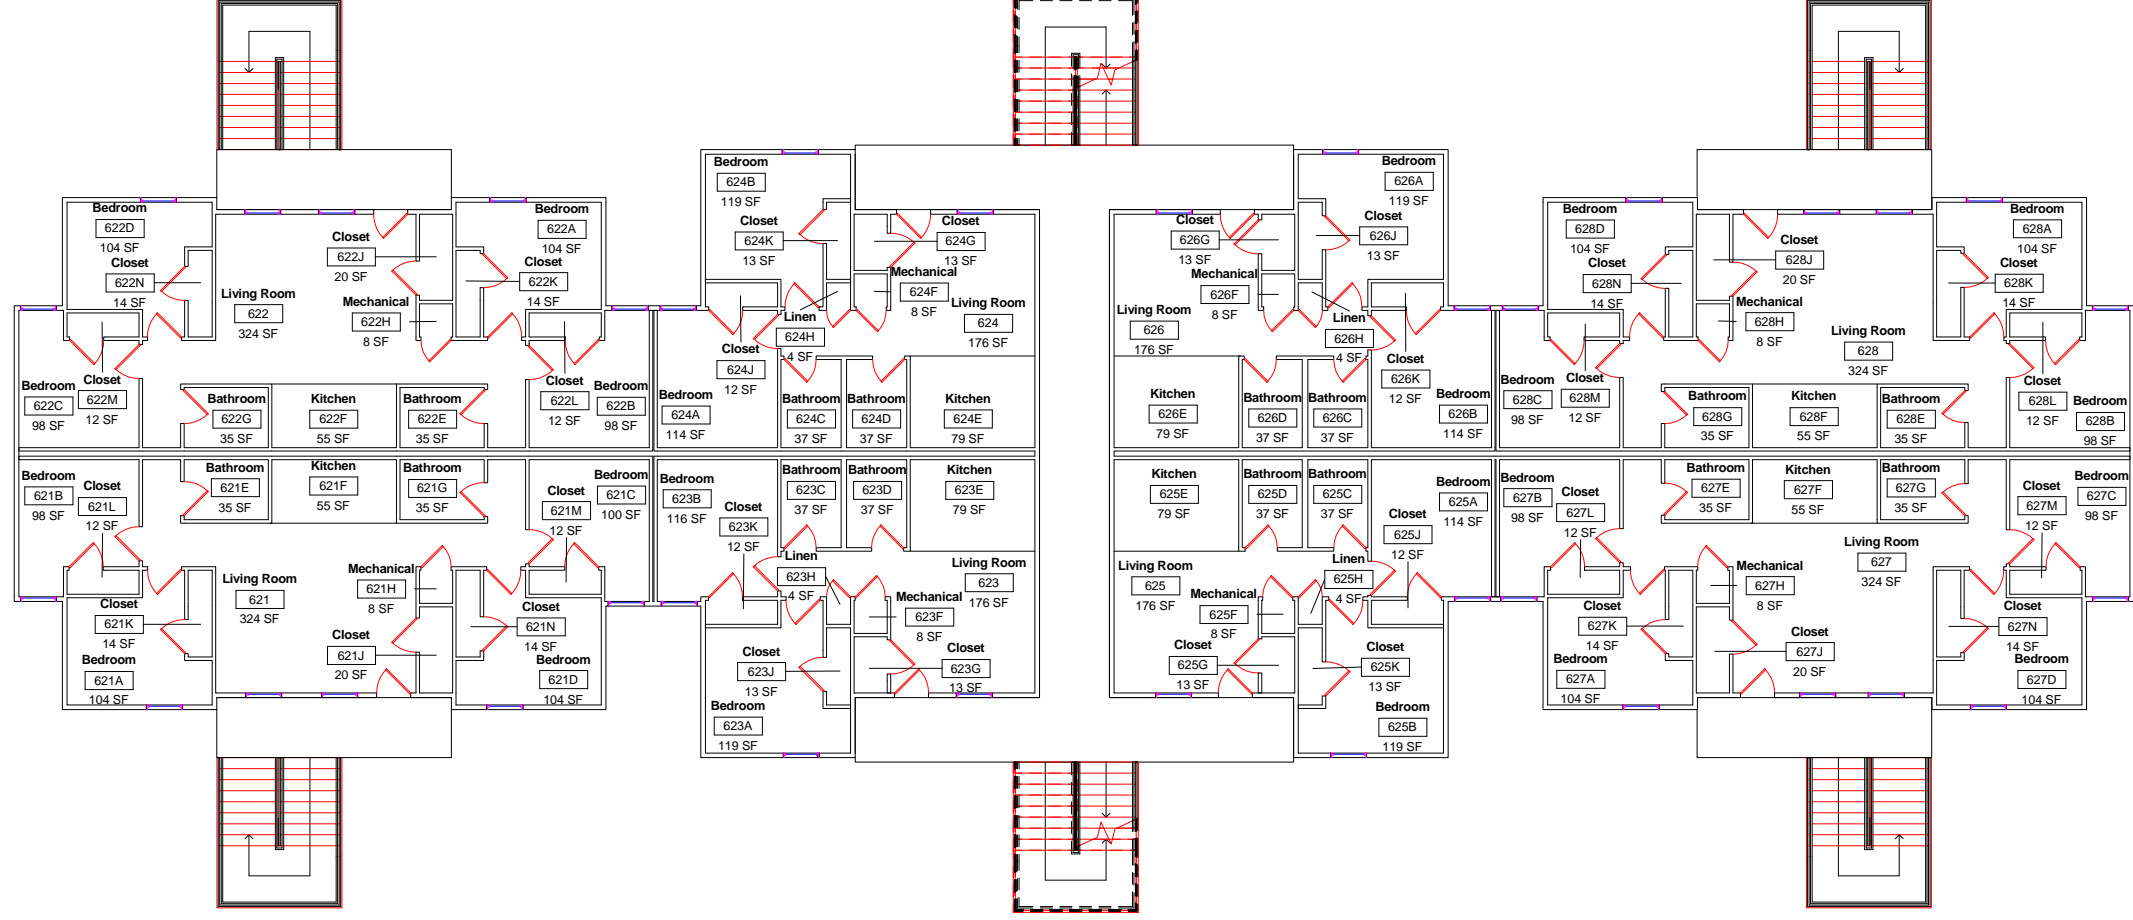

Colleague Park Apartments Building 6
1st Floor

DWN	DATE
STK	5/21/2014
REV.	DATE

A101

SCALE: 1/16" = 1'-0"

Collegiate Park Apartments Building 6
2nd Floor

DWN	DATE
STK	5/21/2014
REV.	DATE

A102

SCALE: 1/16" = 1'-0"