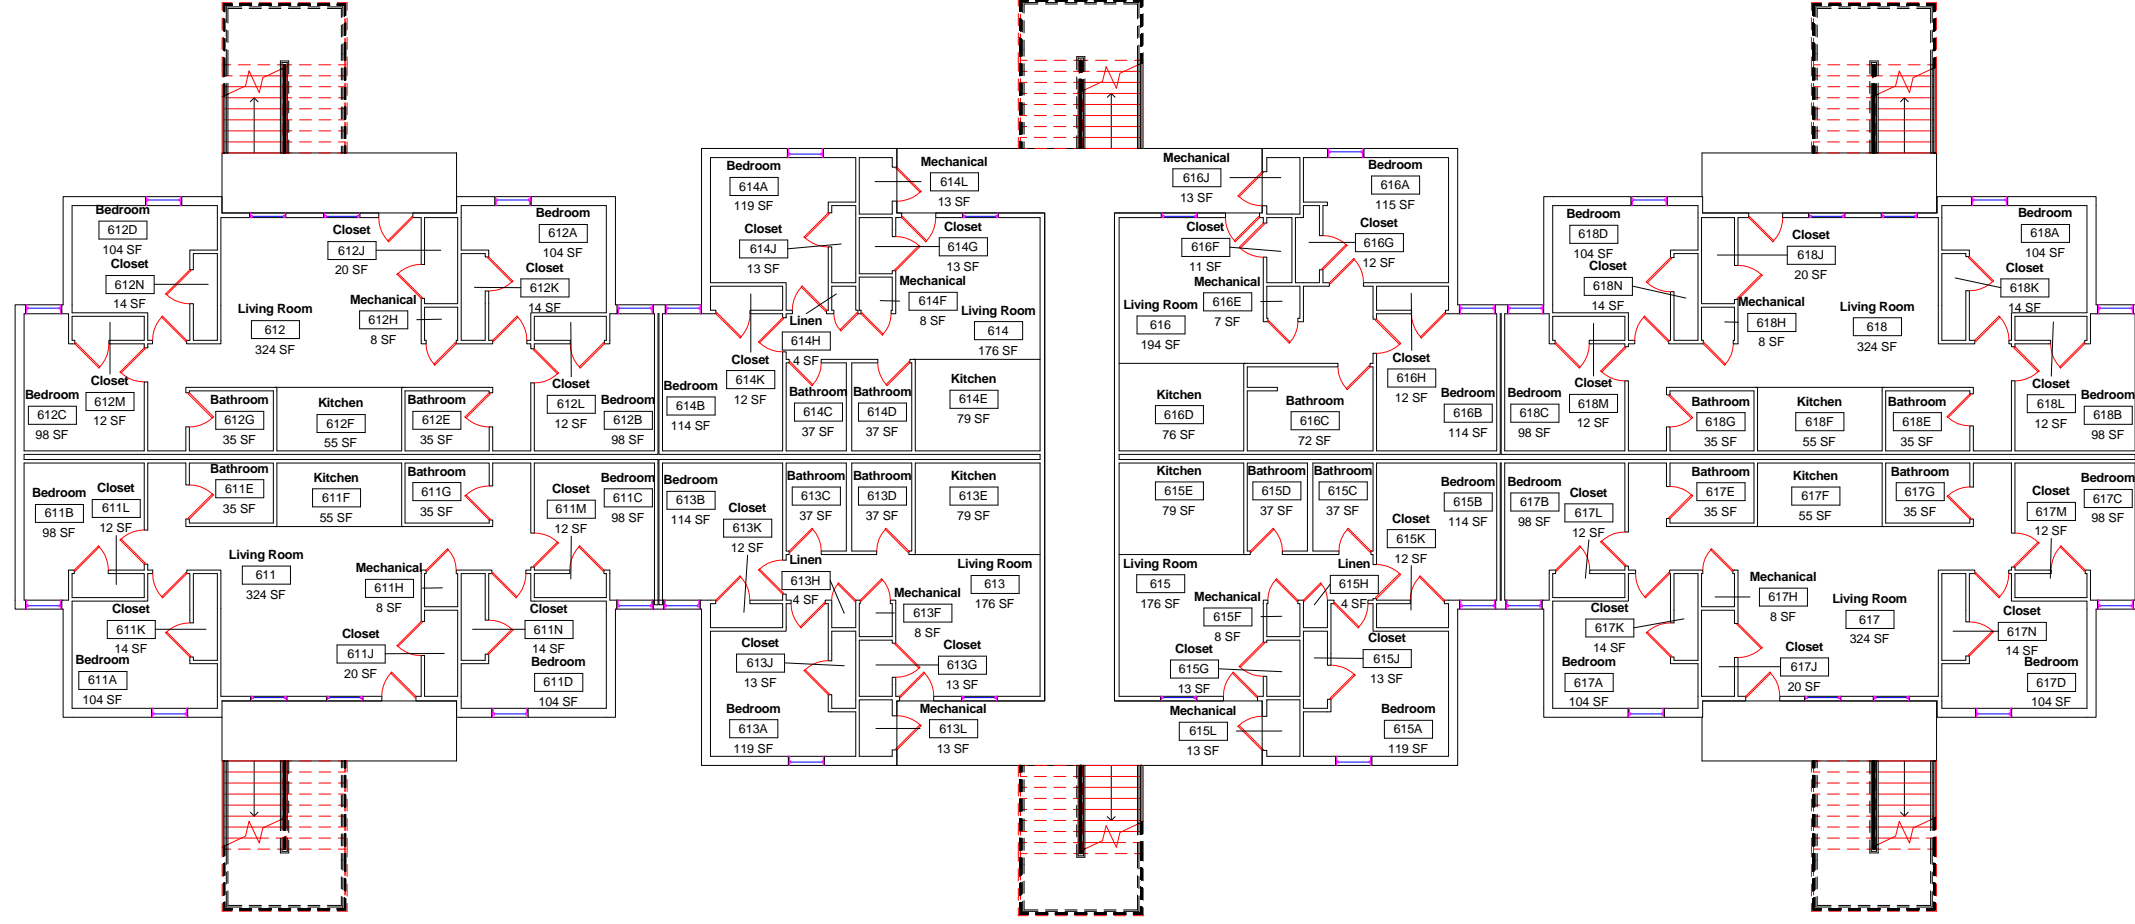

DWN	DATE
STK	5/21/2014
REV.	DATE

Collegiate Park Apartments Building 5
2nd Floor

A102

SCALE: 1/16" = 1'-0"

Collegiate Park Apartments Building 5
3rd Floor

DWN	DATE
STK	5/21/2014
REV.	DATE

A103

SCALE: 1/16" = 1'-0"