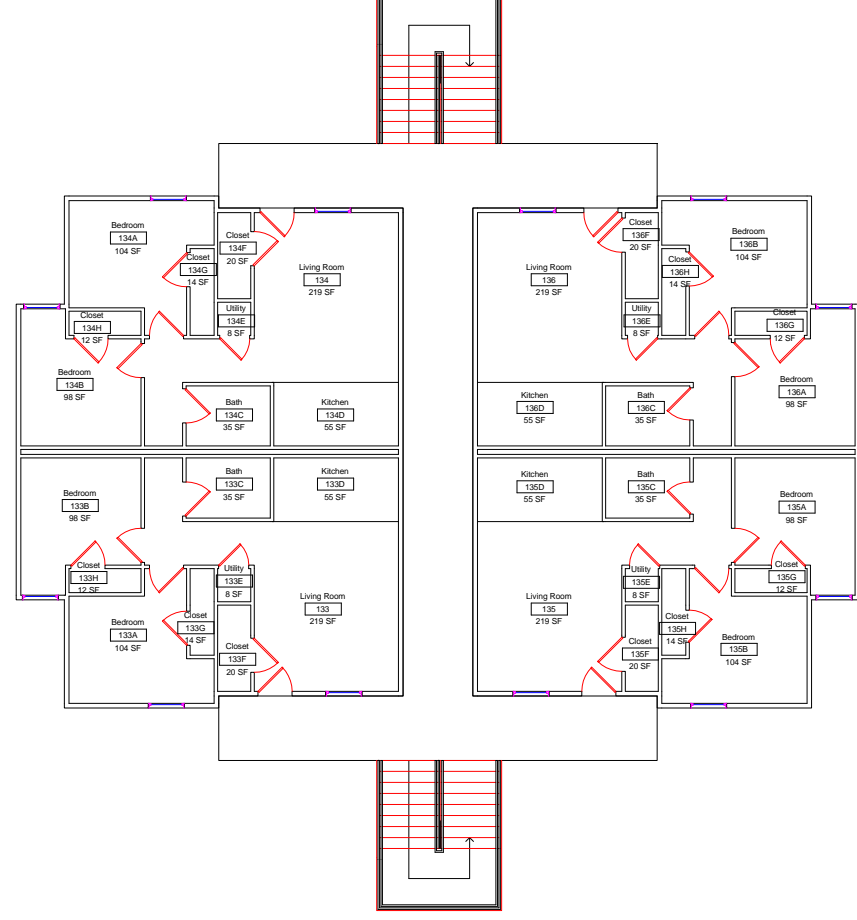

Collegiate Park Building 1
Level 1 Floor Plan

A1

DWN	DATE
STK	5/20/2014
REV.	DATE

SCALE: 1/16" = 1'-0"

Collegiate Park Building 1
Level 2 Floor Plan

DWN	DATE
JRC <td>5/20/2014</td>	5/20/2014
REV. <td>DATE</td>	DATE

SCALE: 1/16" = 1'-0"

Collegiate Park Building 1
Level 3 Floor Plan

DWN	DATE
STK	5/20/2014
REV.	DATE

A3

SCALE: 1/16" = 1'-0"

Collegiate Park Apartments Building 2
Level 1 Floor Plan

DWN	DATE
STK	5/21/2014
REV.	DATE

SCALE: 1/16" = 1'-0"

Colliate Park Apartments Building 2
Level 2 Floor Plan

DWN	DATE
STK	5/21/2014
REV.	DATE

SCALE: 1/16" = 1'-0"

Collegiate Park Apartments Building 2
Level 3 Floor Plan

DWN	DATE
STK	5/21/2014
REV.	DATE