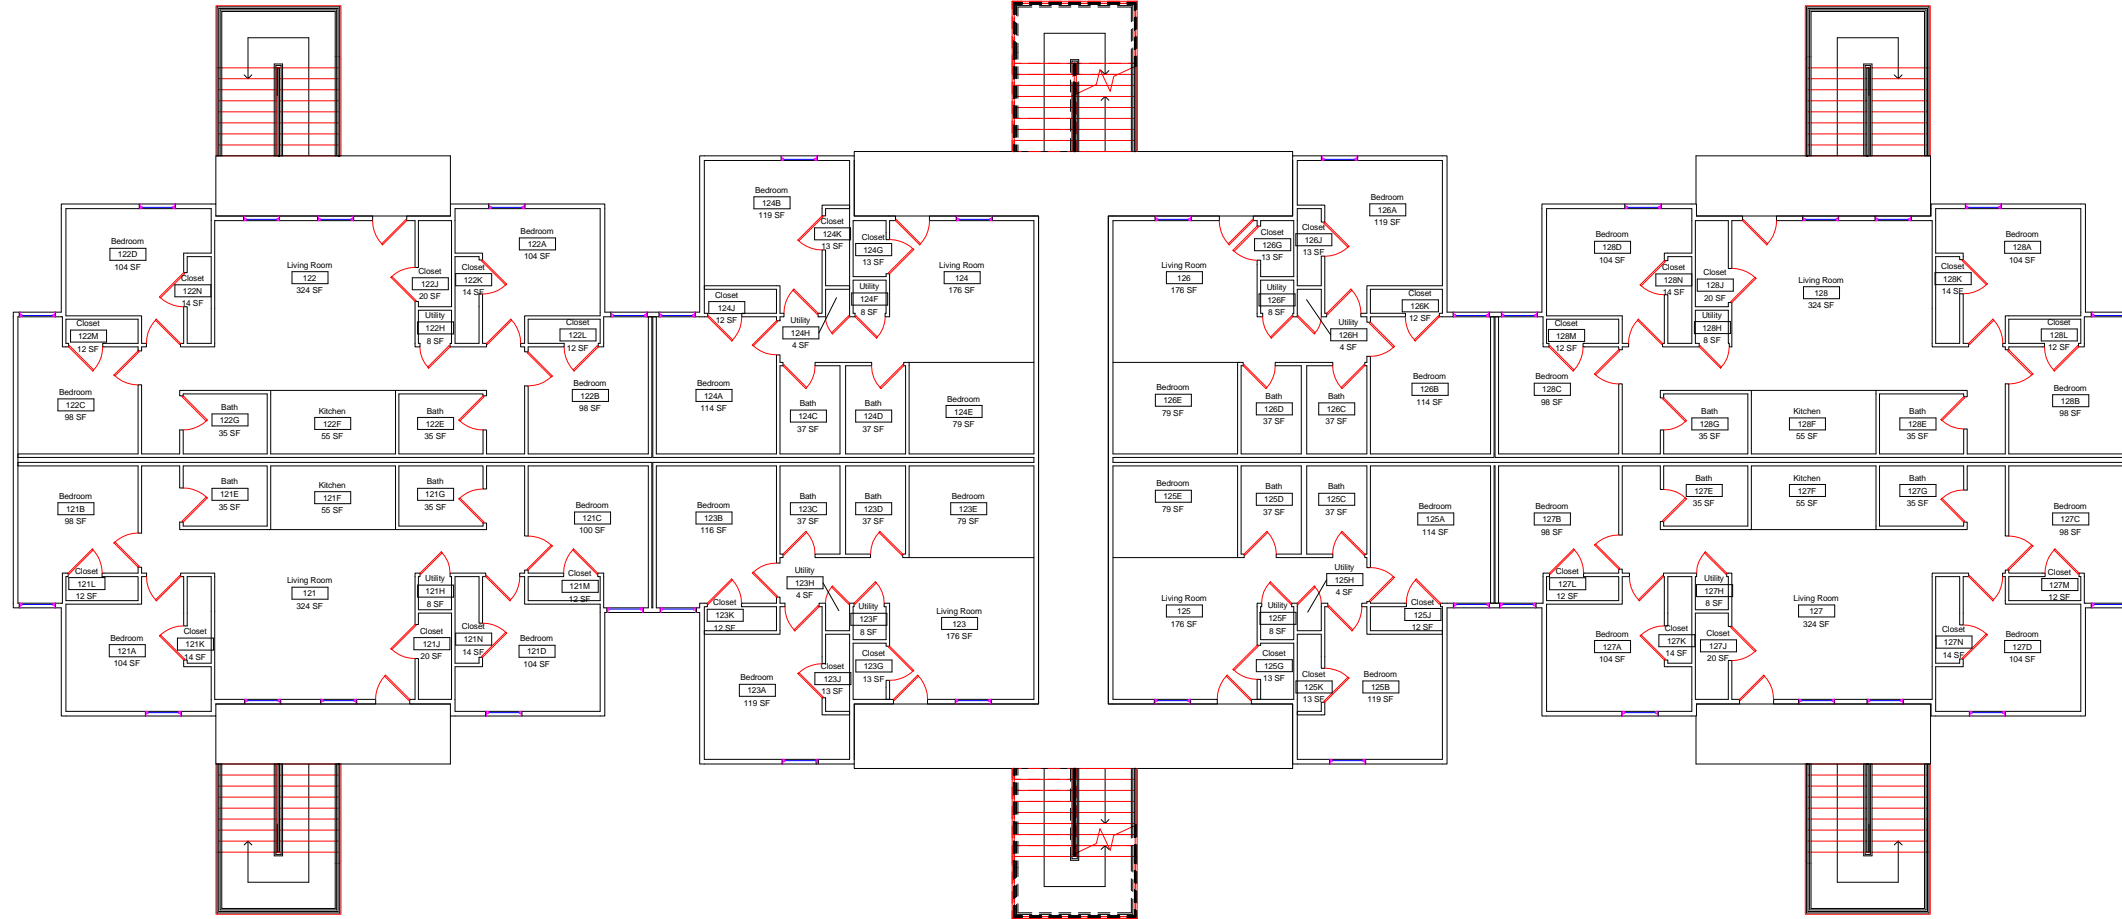

Collegiate Park Building 1
Level 1 Floor Plan

A1

DWN	DATE
STK	5/20/2014
REV.	DATE

SCALE: 1/16" = 1'-0"

Collegiate Park Building 1
Level 2 Floor Plan

DWN	DATE
JRC <td>5/20/2014</td>	5/20/2014
REV. <td>DATE</td>	DATE

SCALE: 1/16" = 1'-0"

Collegiate Park Building 1
Level 3 Floor Plan

DWN	DATE
STK	5/20/2014
REV.	DATE

A3

SCALE: 1/16" = 1'-0"

Collegiate Park Apartments Building 2
Level 1 Floor Plan

DWN	DATE
STK	5/21/2014
REV.	DATE