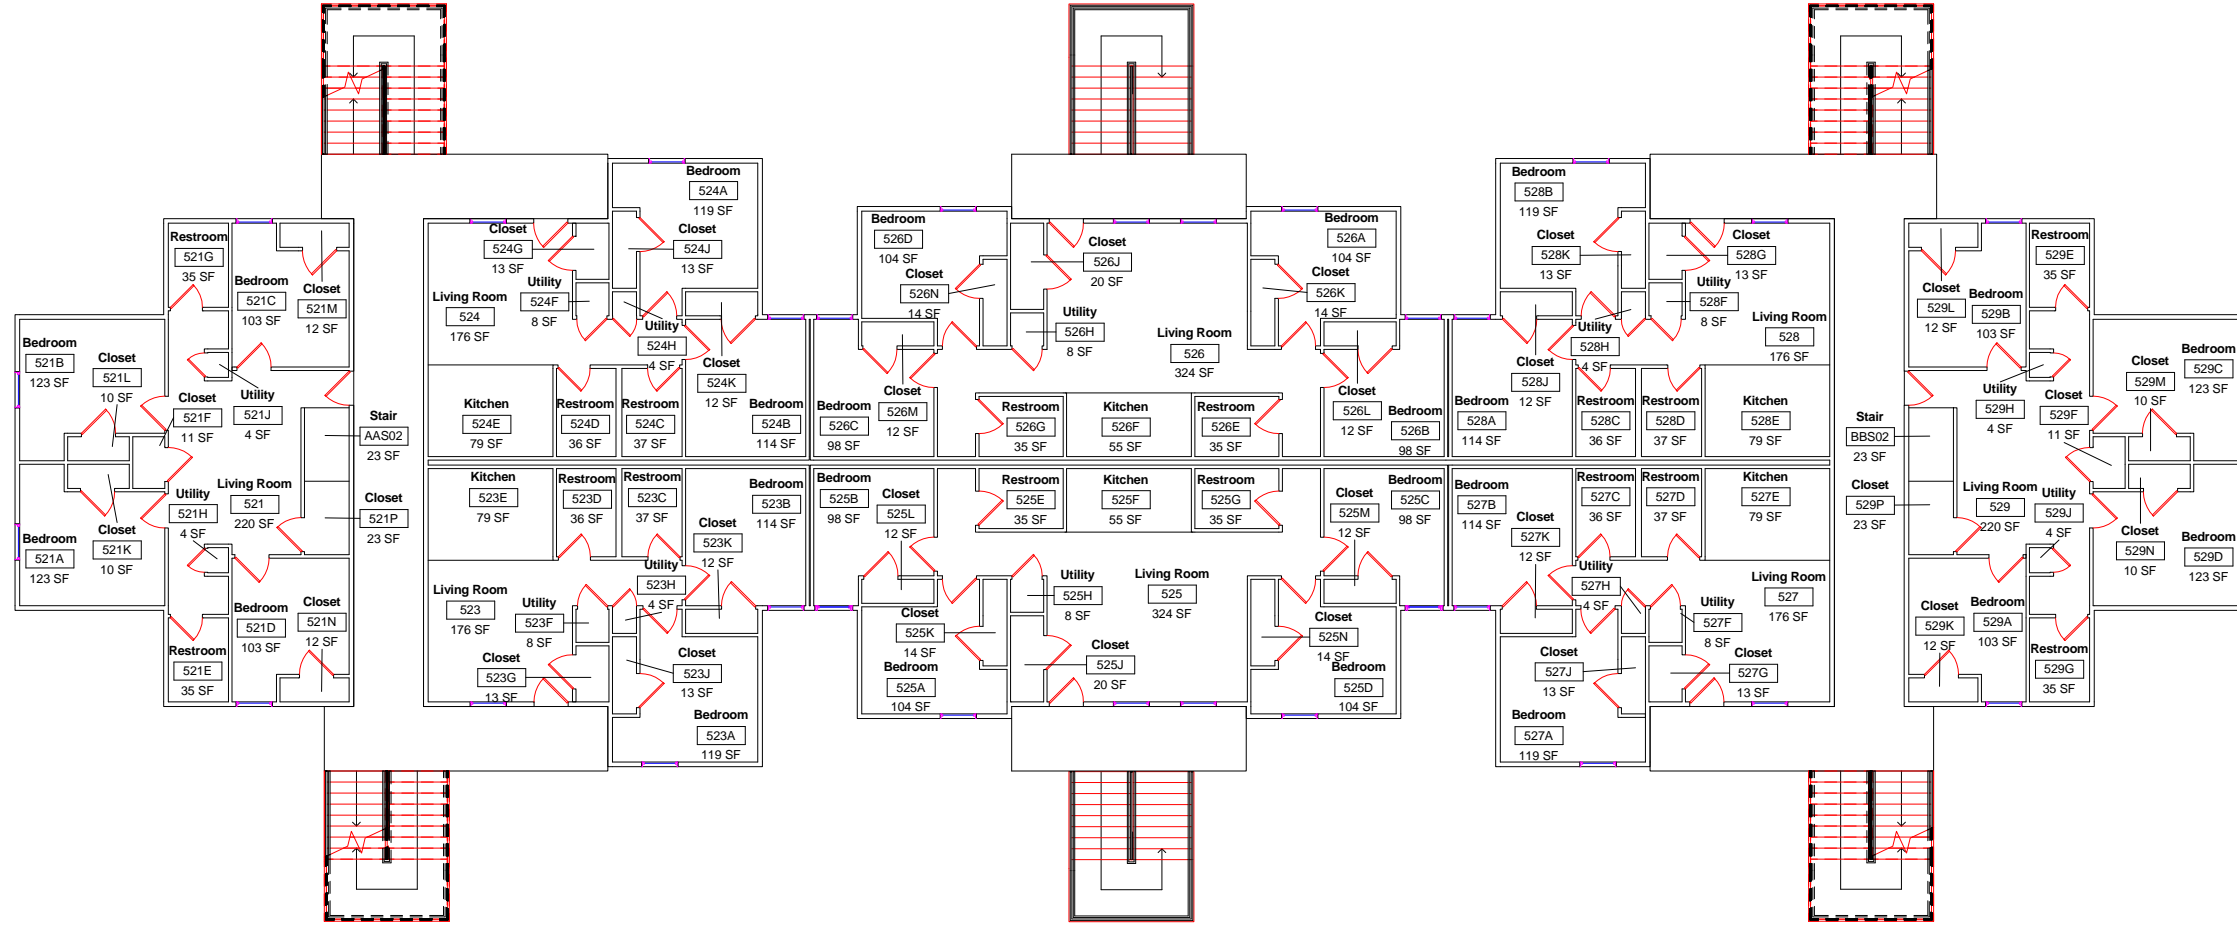

A103

DWN	DATE
STK	5/21/2014
REV.	DATE

SCALE: 1/16" = 1'-0"

SCALE: 1/16" = 1'-0"

DWN	DATE
STK	5/21/2014
REV.	DATE

Collegiate Park Apartments Building 5

1st Floor

A101