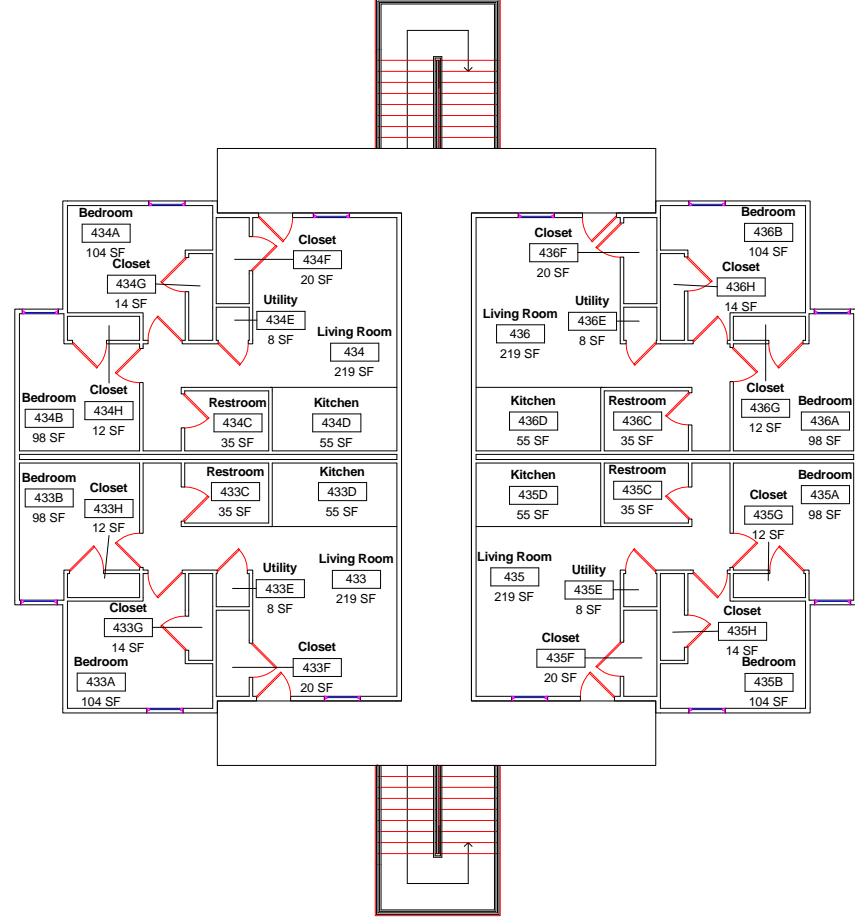

1st Floor

A101

SCALE: 1/16" = 1'-0"

DWN	DATE
STK	5/21/2014
REV.	DATE

Collegiate Park Apartments Building 4

2nd Floor

A102

Collegiate Park Apartments Building 4
3rd Floor