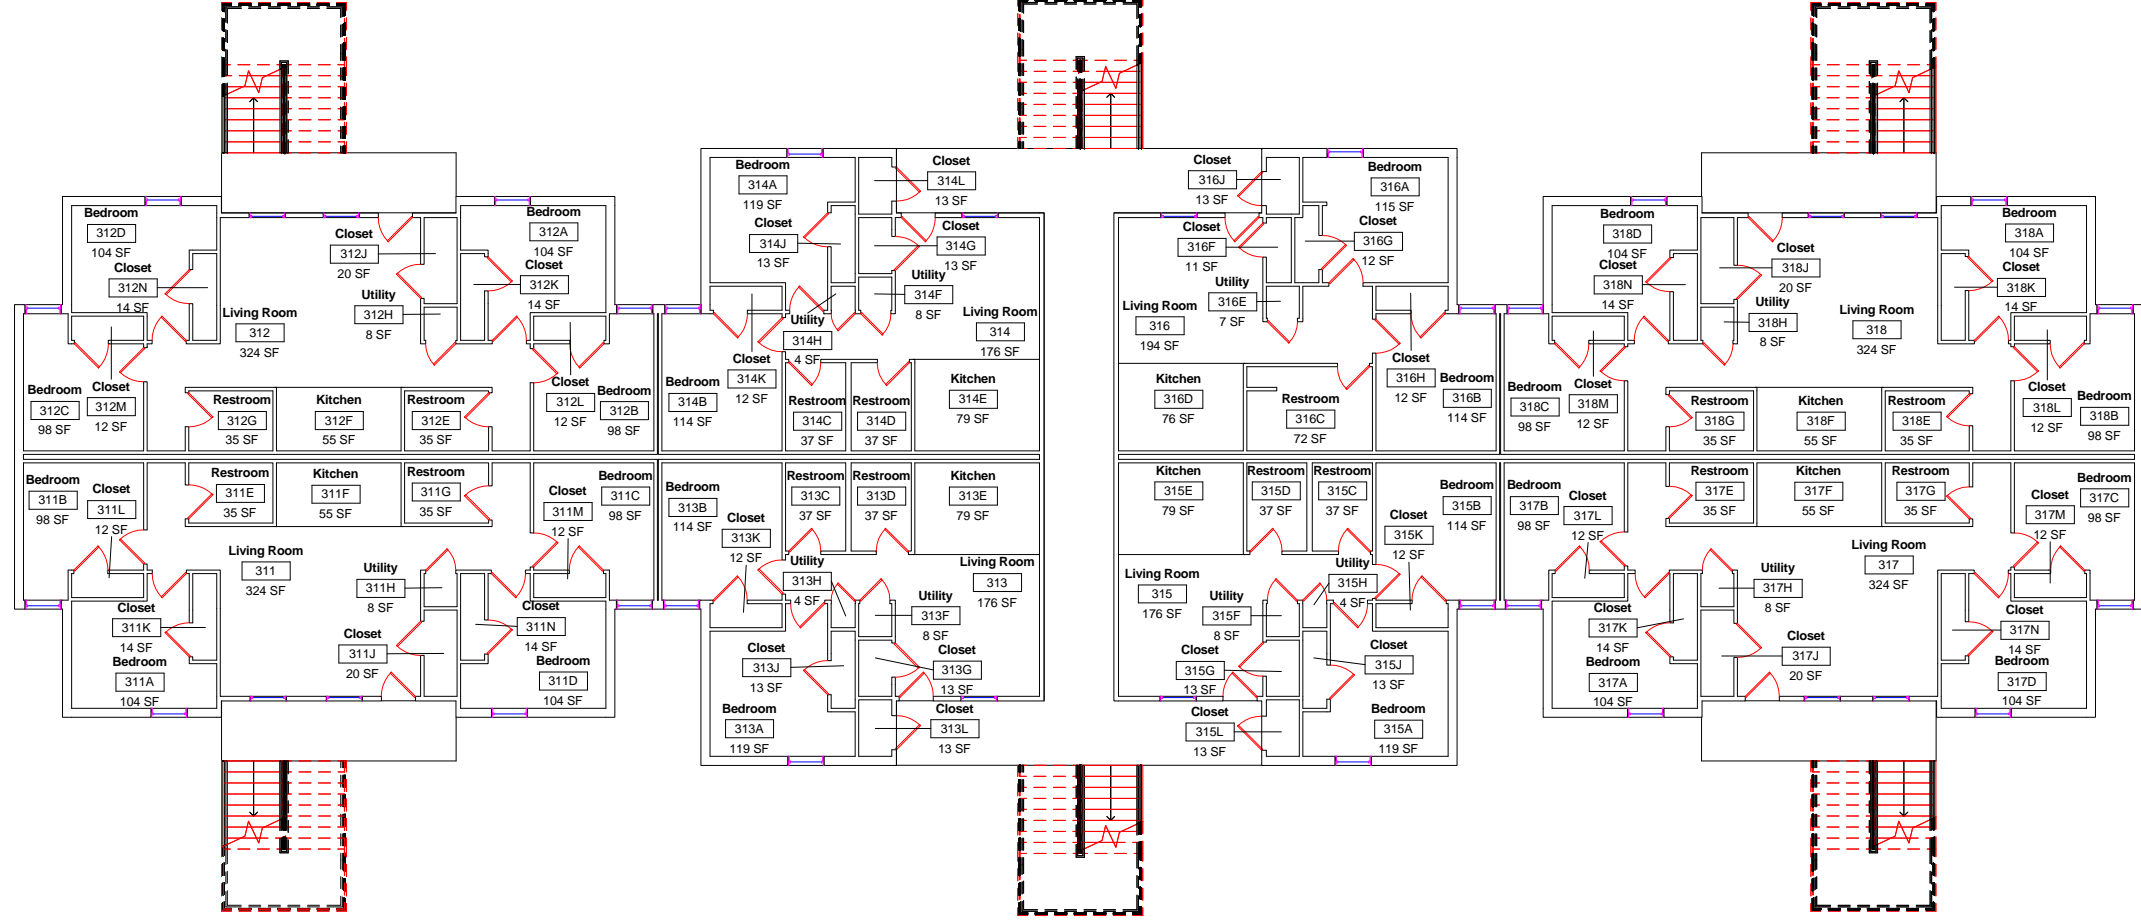

DWN	DATE
STK	Issue Date
REV.	DATE

Collegiate Park Apartments Building 3
1st Floor

A101

SCALE: 1/16" = 1'-0"