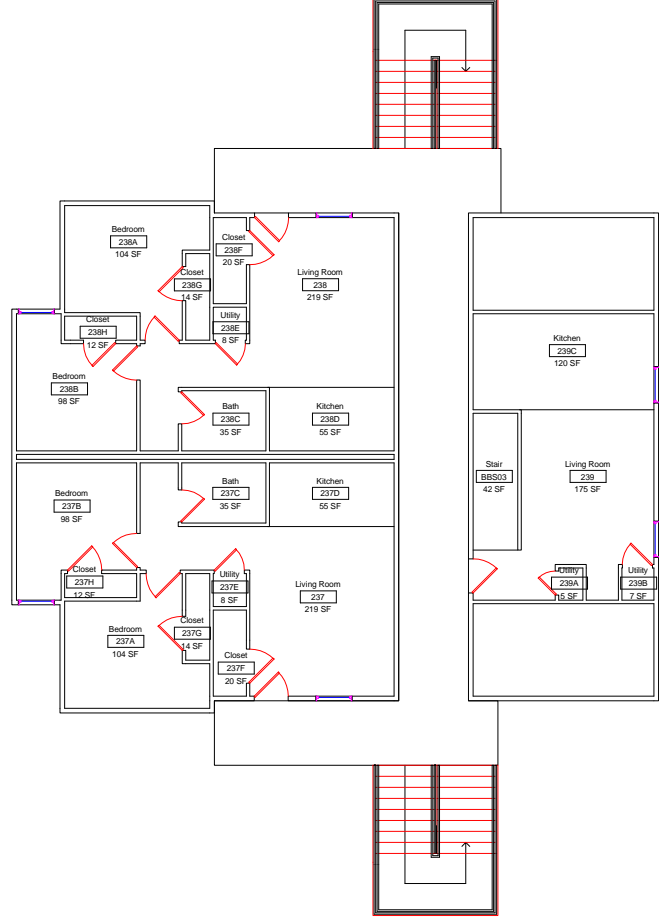

SCALE: 1/16" = 1'-0"

Collegiate Park Building 1
Level 3 Floor Plan

DWN	DATE
STK	5/20/2014
REV.	DATE

A3

SCALE: 1/16" = 1'-0"

Collegiate Park Apartments Building 2
Level 1 Floor Plan

DWN	DATE
STK	5/21/2014
REV.	DATE

SCALE: 1/16" = 1'-0"

Colliate Park Apartments Building 2
Level 2 Floor Plan

DWN	DATE
STK	5/21/2014
REV.	DATE

SCALE: 1/16" = 1'-0"

Collegiate Park Apartments Building 2
Level 3 Floor Plan

DWN	DATE
STK	5/21/2014
REV.	DATE

SCALE: 1/16" = 1'-0"

DWN	DATE
STK	Issue Date
REV.	DATE

Collegiate Park Apartments Building 3
1st Floor

A101

SCALE: 1/16" = 1'-0"

SCALE: 1/16" = 1'-0"

DWN	STK	REV.	DATE	
			Issue Date	DATE

Collegiate Park Apartments Building 3
2nd Floor

A102

A103

Collegiate Park Apartments Building 3
3rd Floor

DWN	DATE
STK	Issue Date
REV.	DATE

SCALE: 1/16" = 1'-0"

SCALE: 1/16" = 1'-0"

DWN	DATE
STK	5/21/2014
REV.	DATE

Collegiate Park Apartments Building 4