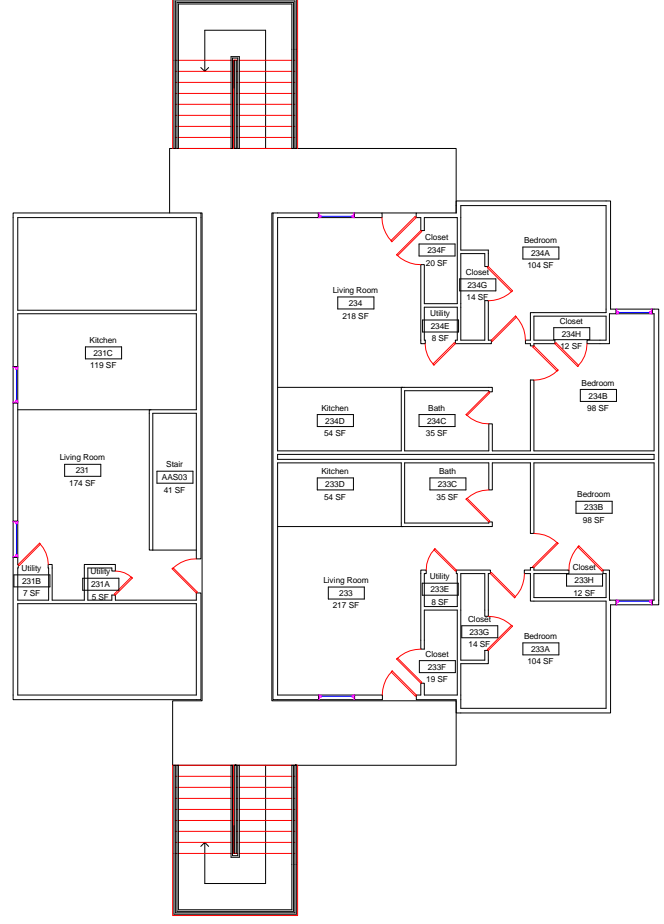

SCALE: 1/16" = 1'-0"

Collegiate Park Building 1
Level 3 Floor Plan

DWN	DATE
STK	5/20/2014
REV.	DATE

A3

SCALE: 1/16" = 1'-0"

Collegiate Park Apartments Building 2
Level 1 Floor Plan

DWN	DATE
STK	5/21/2014
REV.	DATE

SCALE: 1/16" = 1'-0"

Colliate Park Apartments Building 2
Level 2 Floor Plan

DWN	DATE
STK	5/21/2014
REV.	DATE

SCALE: 1/16" = 1'-0"

Collegiate Park Apartments Building 2
Level 3 Floor Plan

DWN	DATE
STK	5/21/2014
REV.	DATE

SCALE: 1/16" = 1'-0"

DWN	DATE
STK	Issue Date
REV.	DATE

Collegiate Park Apartments Building 3
1st Floor

A101

SCALE: 1/16" = 1'-0"

SCALE: 1/16" = 1'-0"

DWN	STK	REV.	DATE	
			Issue Date	DATE

Collegiate Park Apartments Building 3
2nd Floor

A102

A103

Collegiate Park Apartments Building 3
3rd Floor

DWN	DATE
STK	Issue Date
REV.	DATE

SCALE: 1/16" = 1'-0"

SCALE: 1/16" = 1'-0"

DWN	DATE
STK	5/21/2014
REV.	DATE

Collegiate Park Apartments Building 4