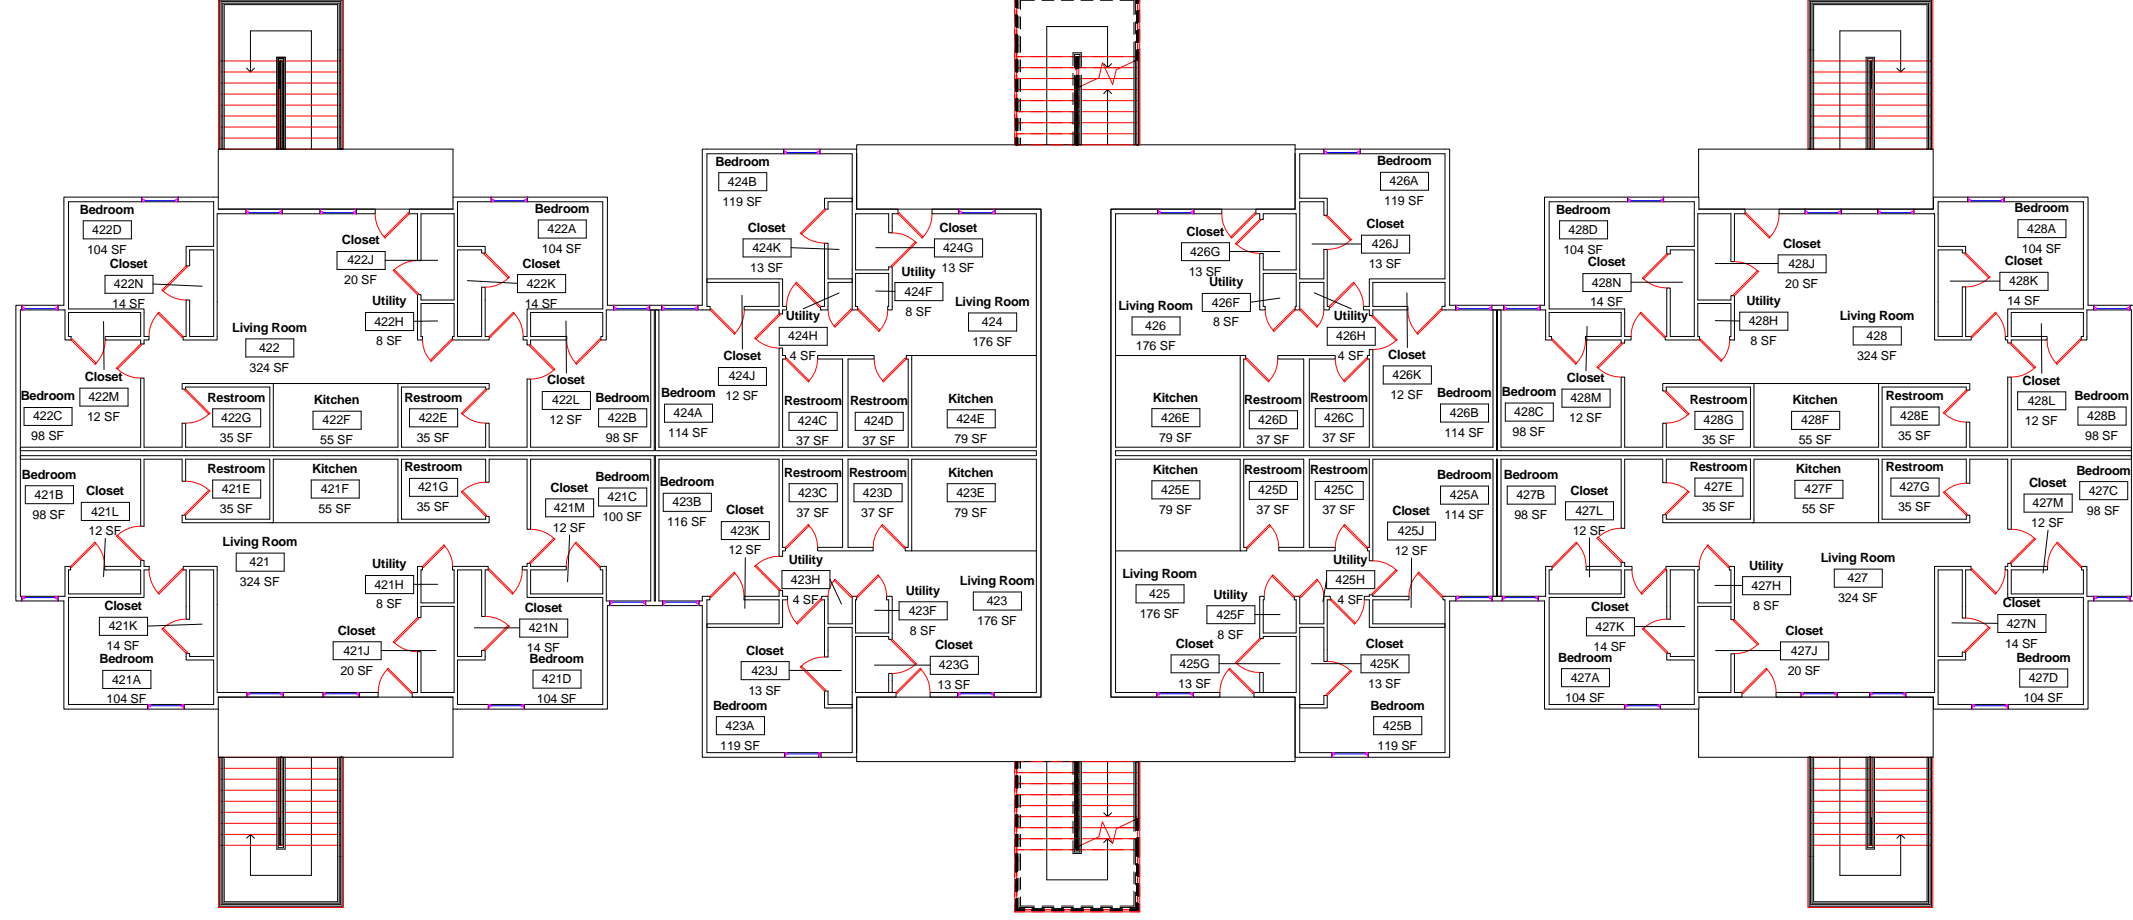

SCALE: 1/16" = 1'-0"

DWN	DATE
STK	5/21/2014
REV.	DATE

Collegiate Park Apartments Building 4

2nd Floor

A102