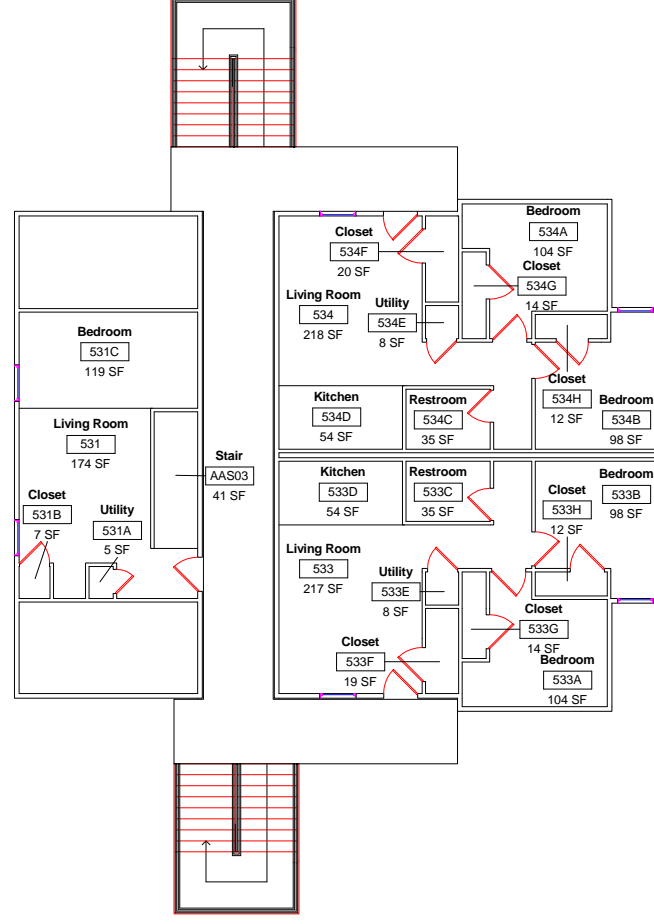

A103

DWN	DATE
STK	5/21/2014
REV.	DATE

SCALE: 1/16" = 1'-0"

SCALE: 1/16" = 1'-0"

DWN	DATE
STK	5/21/2014
REV.	DATE

Collegiate Park Apartments Building 5

1st Floor

A101

DWN	DATE
STK	5/21/2014
REV.	DATE

Collegiate Park Apartments Building 5
2nd Floor

A102

SCALE: 1/16" = 1'-0"

Collegiate Park Apartments Building 5
3rd Floor

DWN	DATE
STK	5/21/2014
REV.	DATE

A103

SCALE: 1/16" = 1'-0"

Colleague Park Apartments Building 6
1st Floor

DWN	DATE
STK	5/21/2014
REV.	DATE

A101

SCALE: 1/16" = 1'-0"

Collegiate Park Apartments Building 6
2nd Floor

DWN	DATE
STK	5/21/2014
REV.	DATE

A102

SCALE: 1/16" = 1'-0"