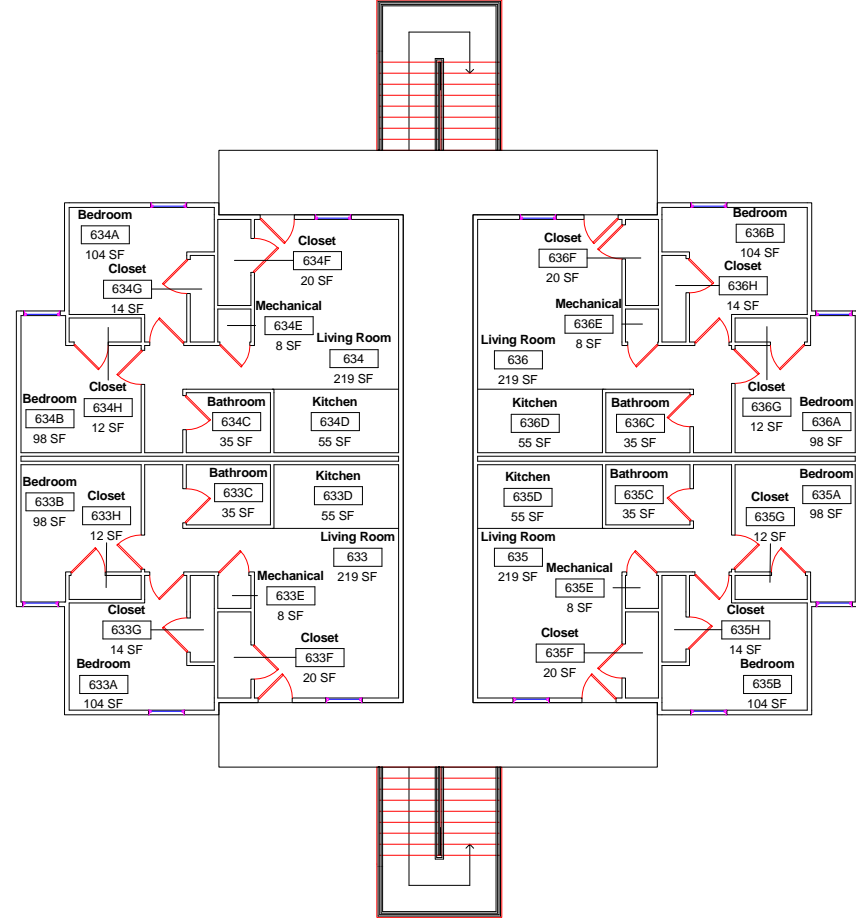

Colleague Park Apartments Building 6
1st Floor

DWN	DATE
STK	5/21/2014
REV.	DATE

A101

SCALE: 1/16" = 1'-0"

Collegiate Park Apartments Building 6
2nd Floor

DWN	DATE
STK	5/21/2014
REV.	DATE

A102

SCALE: 1/16" = 1'-0"