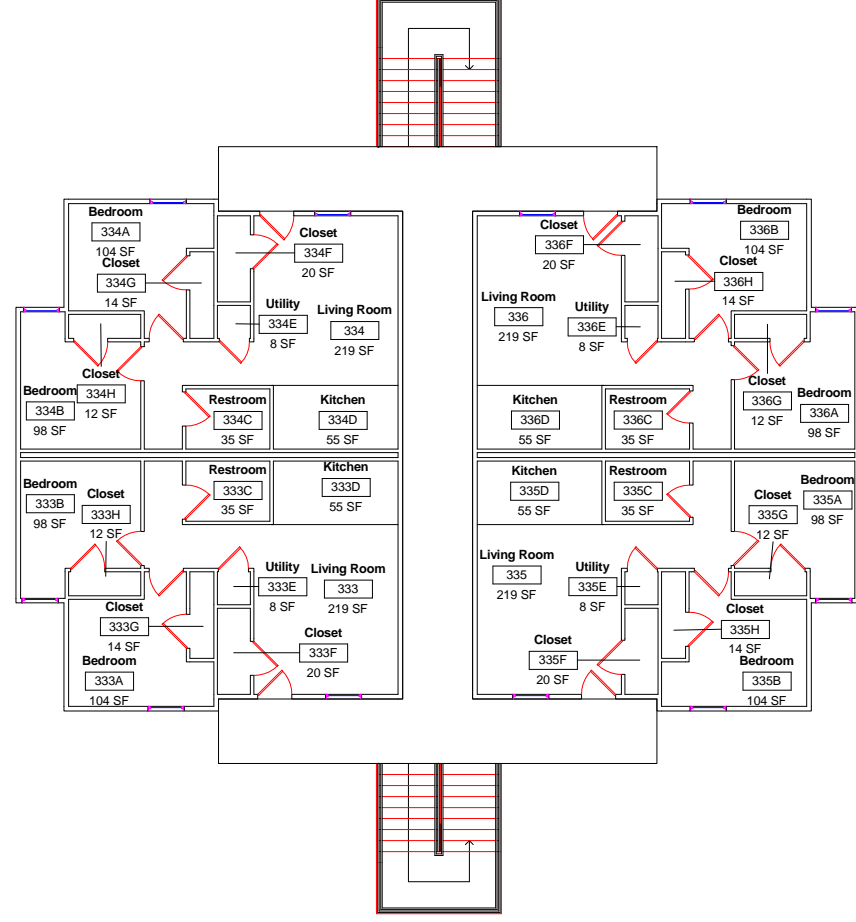

SCALE: 1/16" = 1'-0"

DWN	DATE
STK	Issue Date
REV.	DATE

Collegiate Park Apartments Building 3
1st Floor

A101

SCALE: 1/16" = 1'-0"

SCALE: 1/16" = 1'-0"

DWN	STK	REV.	DATE	
			Issue Date	DATE

Collegiate Park Apartments Building 3
2nd Floor

A102

A103

Collegiate Park Apartments Building 3
3rd Floor

DWN	DATE
STK	Issue Date
REV.	DATE

SCALE: 1/16" = 1'-0"

SCALE: 1/16" = 1'-0"

DWN	DATE
STK	5/21/2014
REV.	DATE

Collegiate Park Apartments Building 4