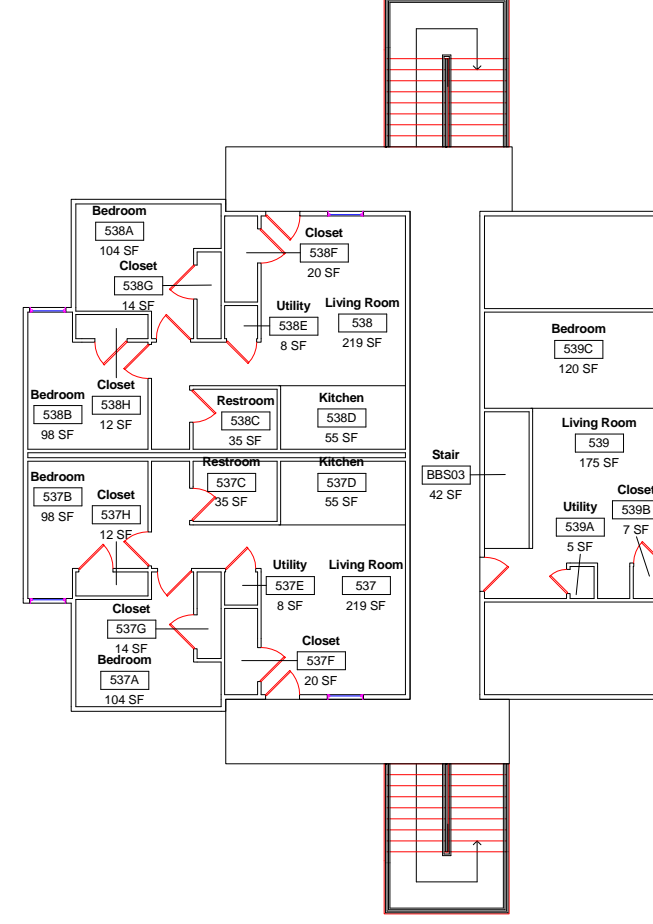

DWN	DATE
STK	5/21/2014
REV.	DATE

Collegiate Park Apartments Building 5
2nd Floor

A102

SCALE: 1/16" = 1'-0"

Collegiate Park Apartments Building 5
3rd Floor

DWN	DATE
STK	5/21/2014
REV.	DATE

A103

SCALE: 1/16" = 1'-0"

Colleague Park Apartments Building 6
1st Floor

DWN	DATE
STK	5/21/2014
REV.	DATE

A101

SCALE: 1/16" = 1'-0"

Collegiate Park Apartments Building 6
2nd Floor

DWN	DATE
STK	5/21/2014
REV.	DATE

A102

SCALE: 1/16" = 1'-0"