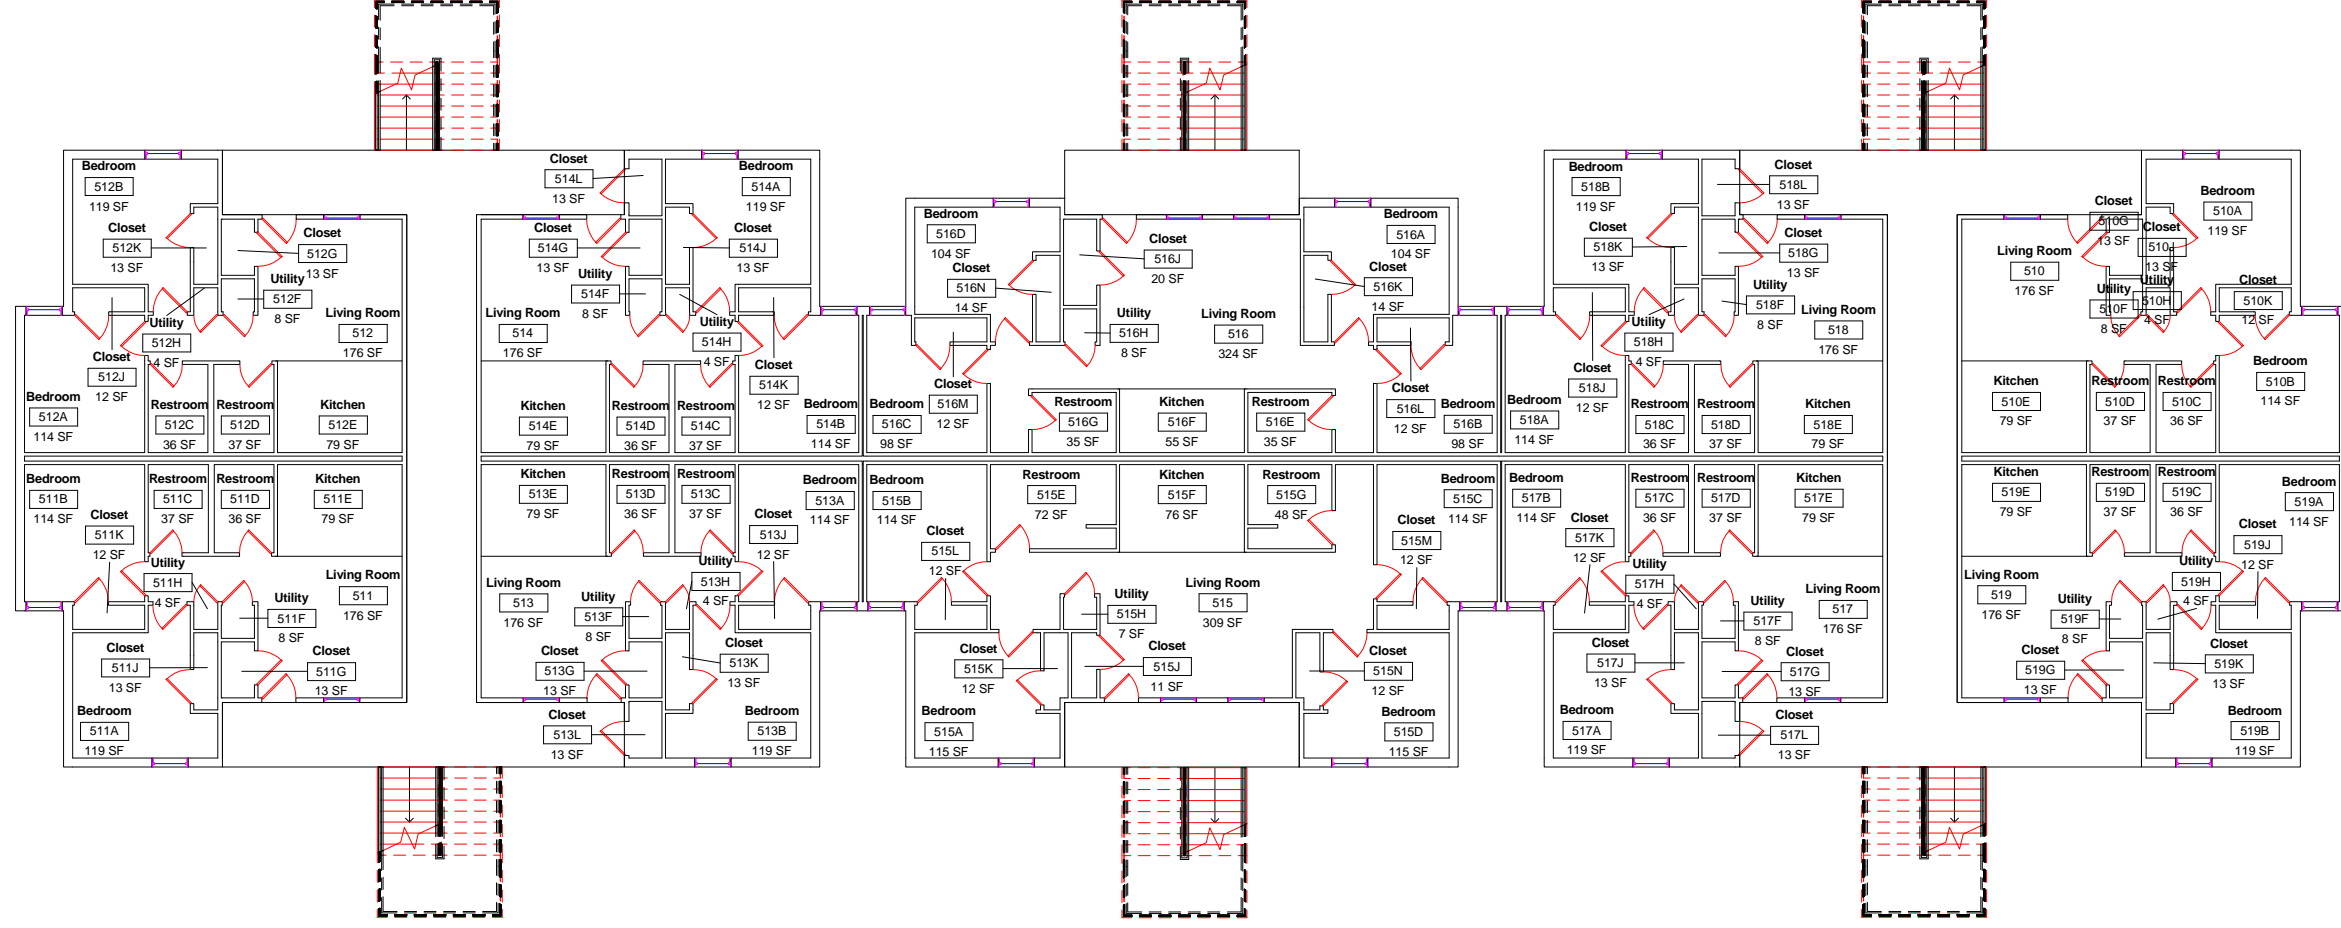

SCALE: 1/16" = 1'-0"

DWN	DATE
STK	5/21/2014
REV.	DATE

Collegiate Park Apartments Building 5

1st Floor

A101