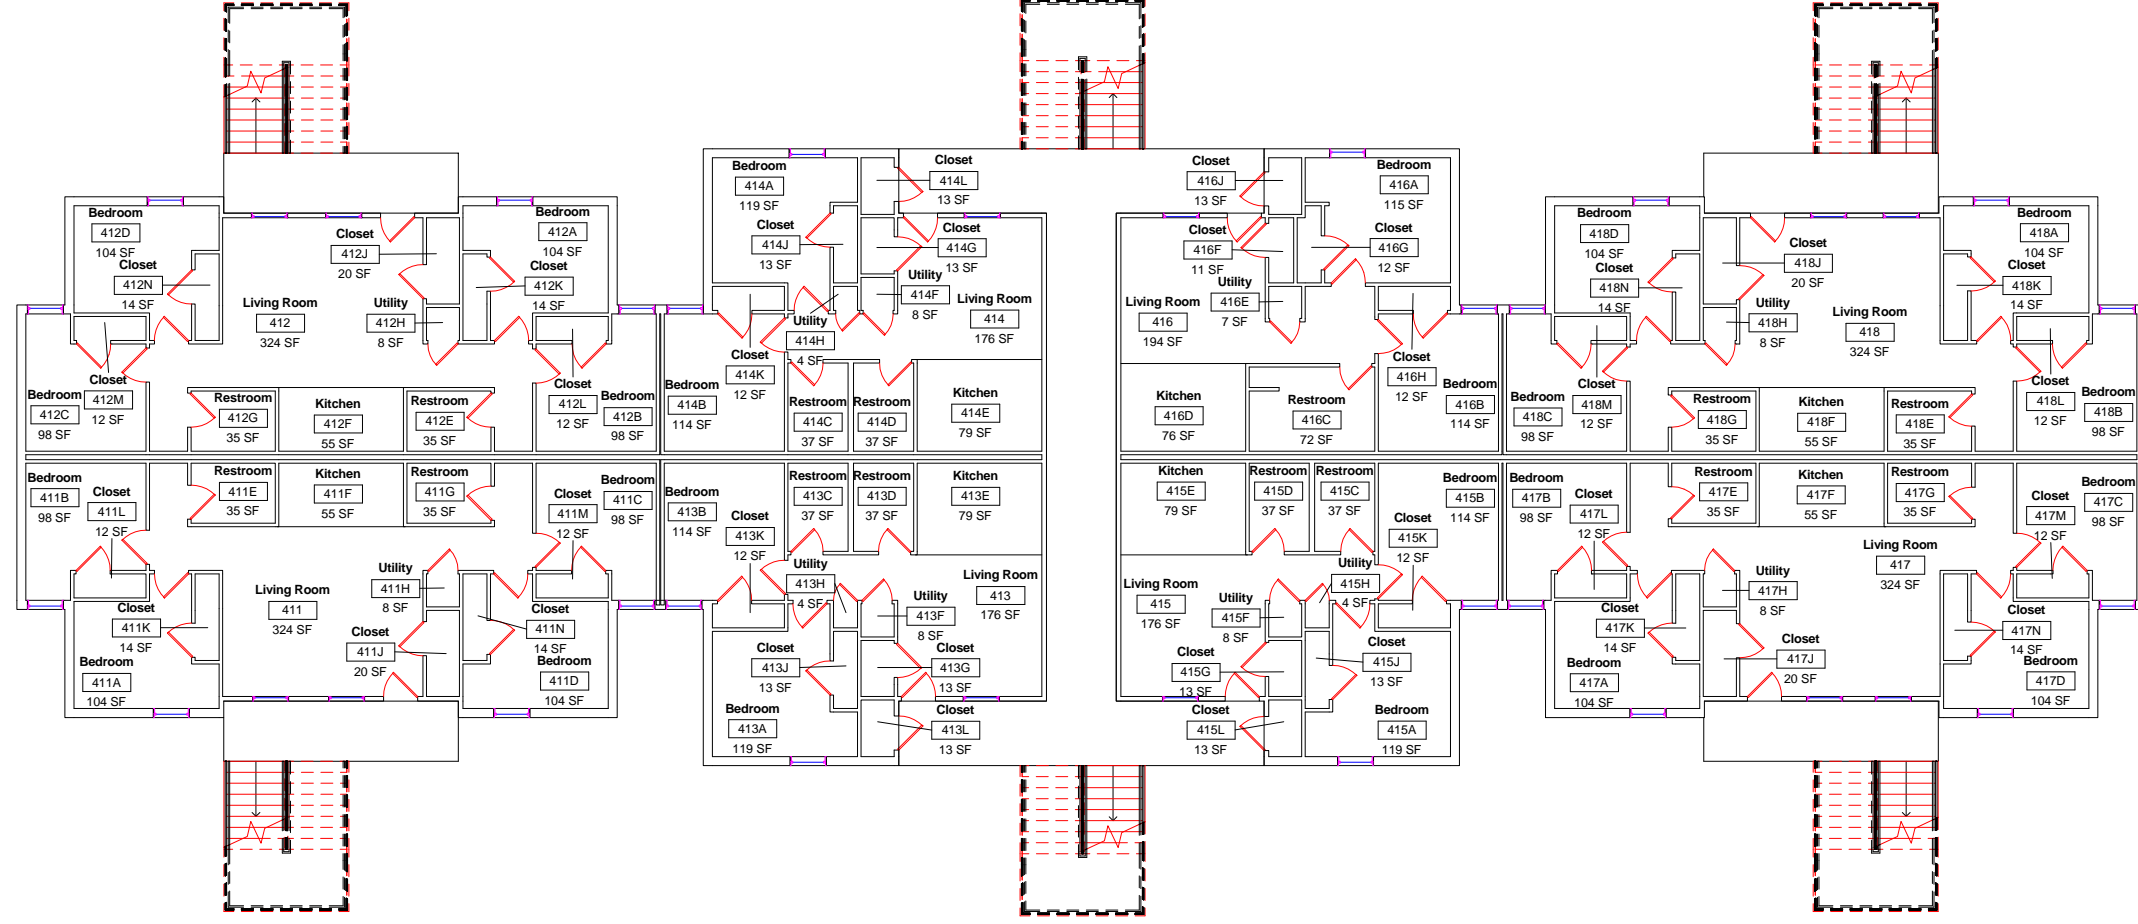

A102

A103

Collegiate Park Apartments Building 3
3rd Floor

DWN	DATE
STK	Issue Date
REV.	DATE

SCALE: 1/16" = 1'-0"

SCALE: 1/16" = 1'-0"

DWN	DATE
STK	5/21/2014
REV.	DATE

Collegiate Park Apartments Building 4