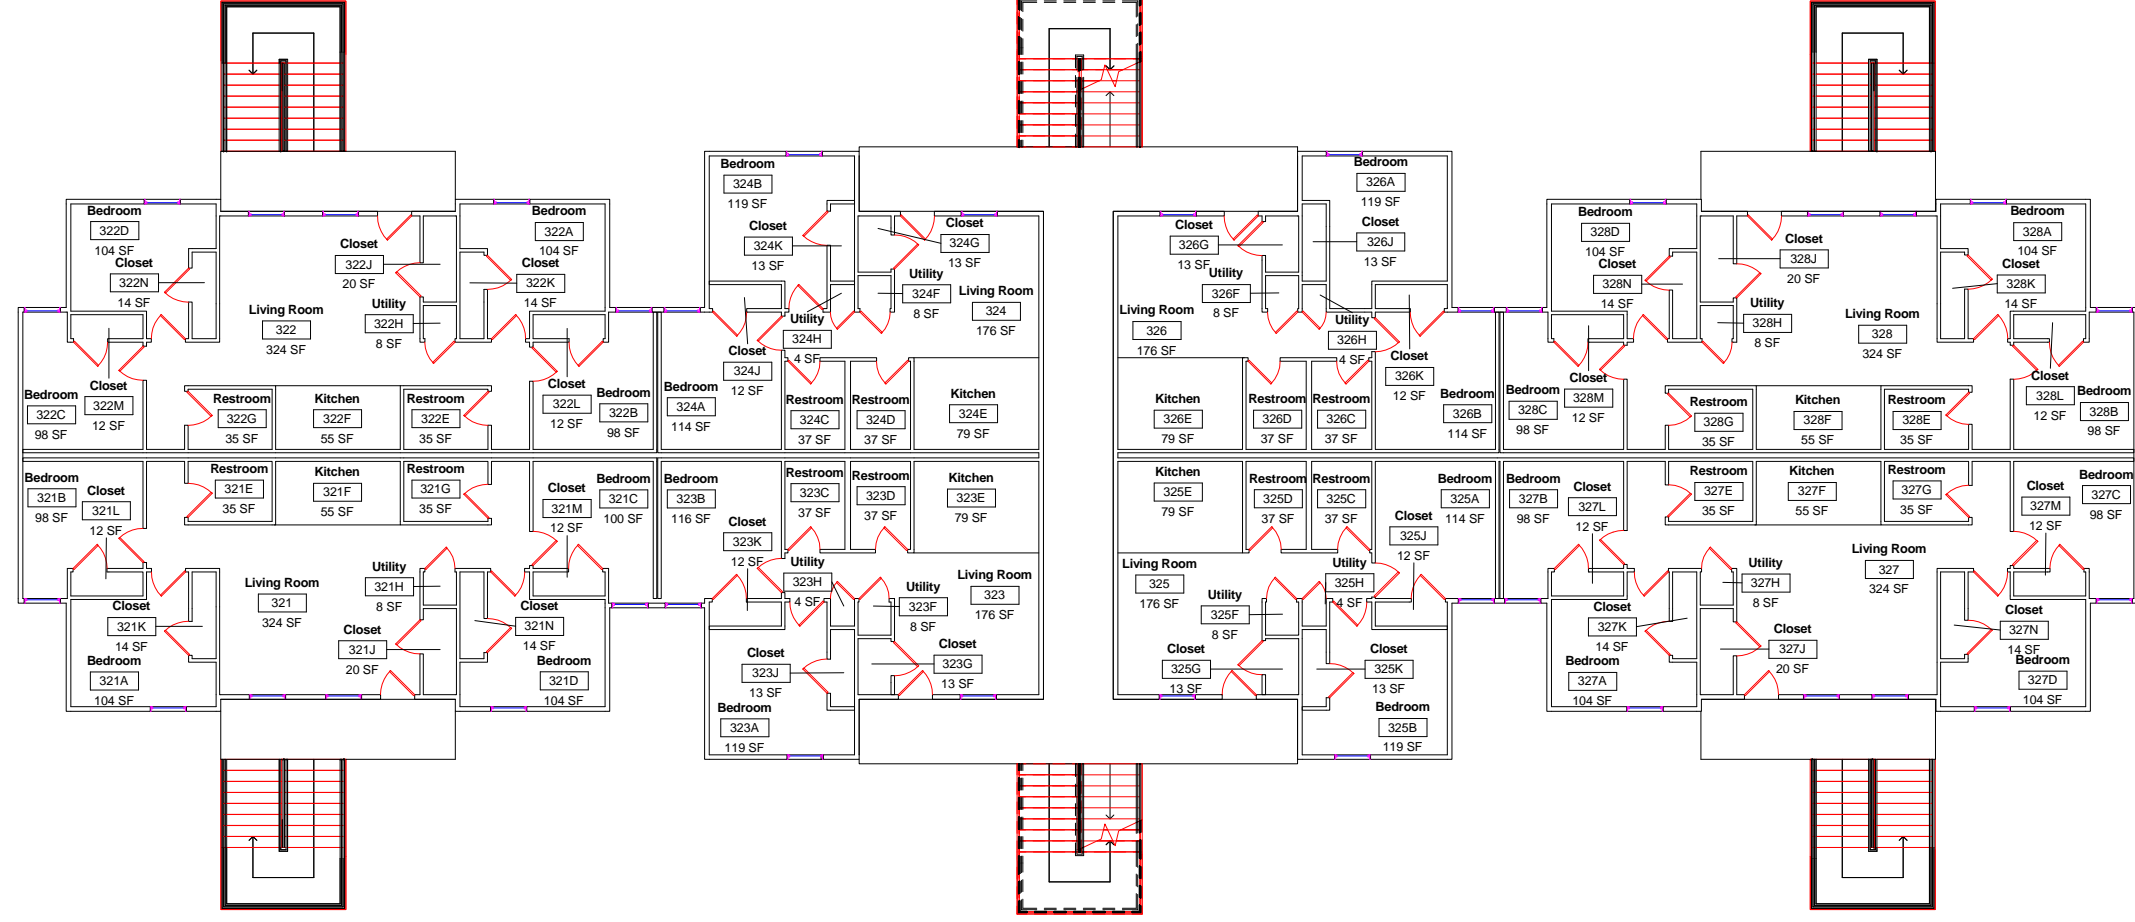

SCALE: 1/16" = 1'-0"

DWN	DATE
STK	Issue Date
REV.	DATE

Collegiate Park Apartments Building 3
1st Floor

A101

SCALE: 1/16" = 1'-0"

SCALE: 1/16" = 1'-0"

DWN	STK	REV.	DATE	
			Issue Date	DATE

Collegiate Park Apartments Building 3
2nd Floor