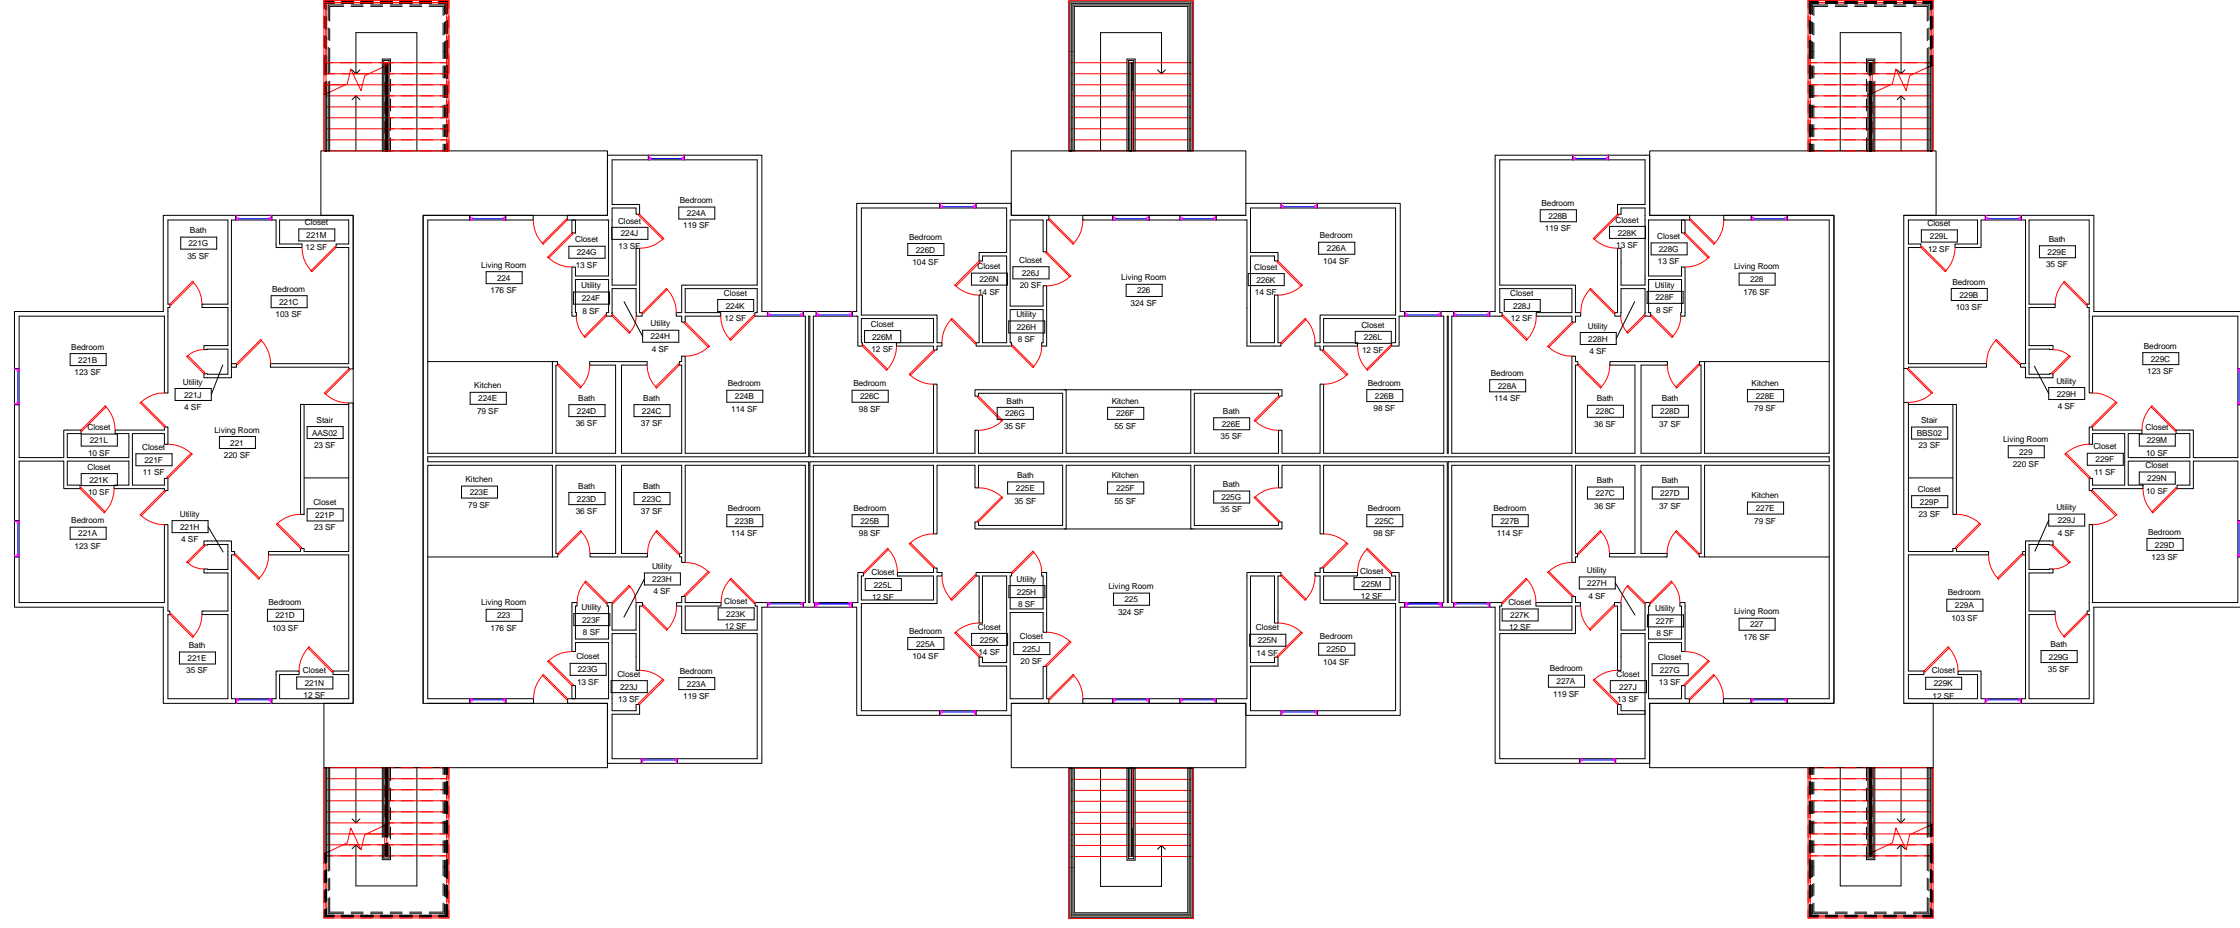

Collegiate Park Building 1
Level 1 Floor Plan

A1

DWN	DATE
STK	5/20/2014
REV.	DATE

SCALE: 1/16" = 1'-0"

Collegiate Park Building 1
Level 2 Floor Plan

DWN	DATE
JRC <td>5/20/2014</td>	5/20/2014
REV. <td>DATE</td>	DATE

SCALE: 1/16" = 1'-0"

Collegiate Park Building 1
Level 3 Floor Plan

DWN	DATE
STK	5/20/2014
REV.	DATE

A3

SCALE: 1/16" = 1'-0"

Collegiate Park Apartments Building 2
Level 1 Floor Plan

DWN	DATE
STK	5/21/2014
REV.	DATE

SCALE: 1/16" = 1'-0"

Colliate Park Apartments Building 2
Level 2 Floor Plan

DWN	DATE
STK	5/21/2014
REV.	DATE

SCALE: 1/16" = 1'-0"

Collegiate Park Apartments Building 2
Level 3 Floor Plan

DWN	DATE
STK	5/21/2014
REV.	DATE