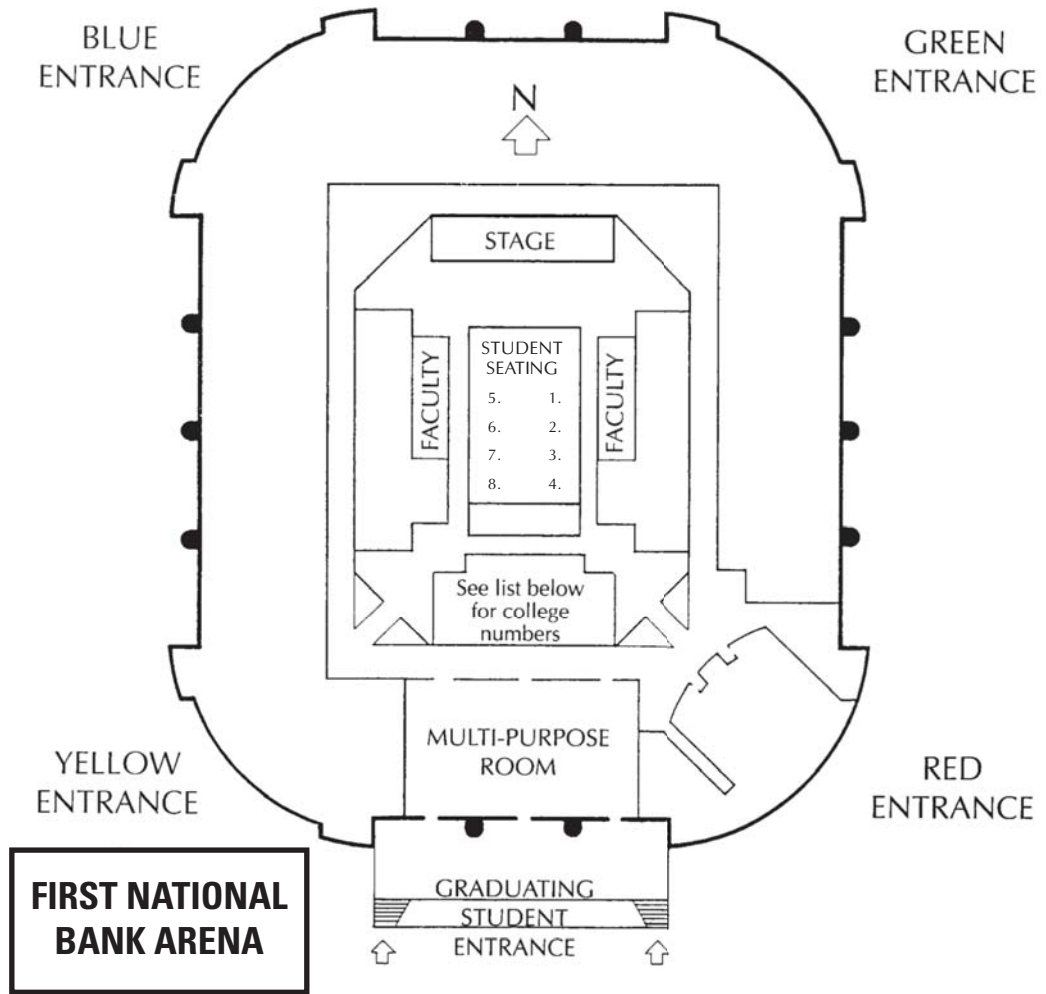

GRADUATING STUDENT SEATING (By College)

5. Liberal Arts & Communication
6. Nursing and Health Professions
7. Sciences & Mathematics
8. Undergraduate Studies

1. Doctoral
2. Agriculture, Engineering & Technology
3. Business
4. Education & Behavioral Science