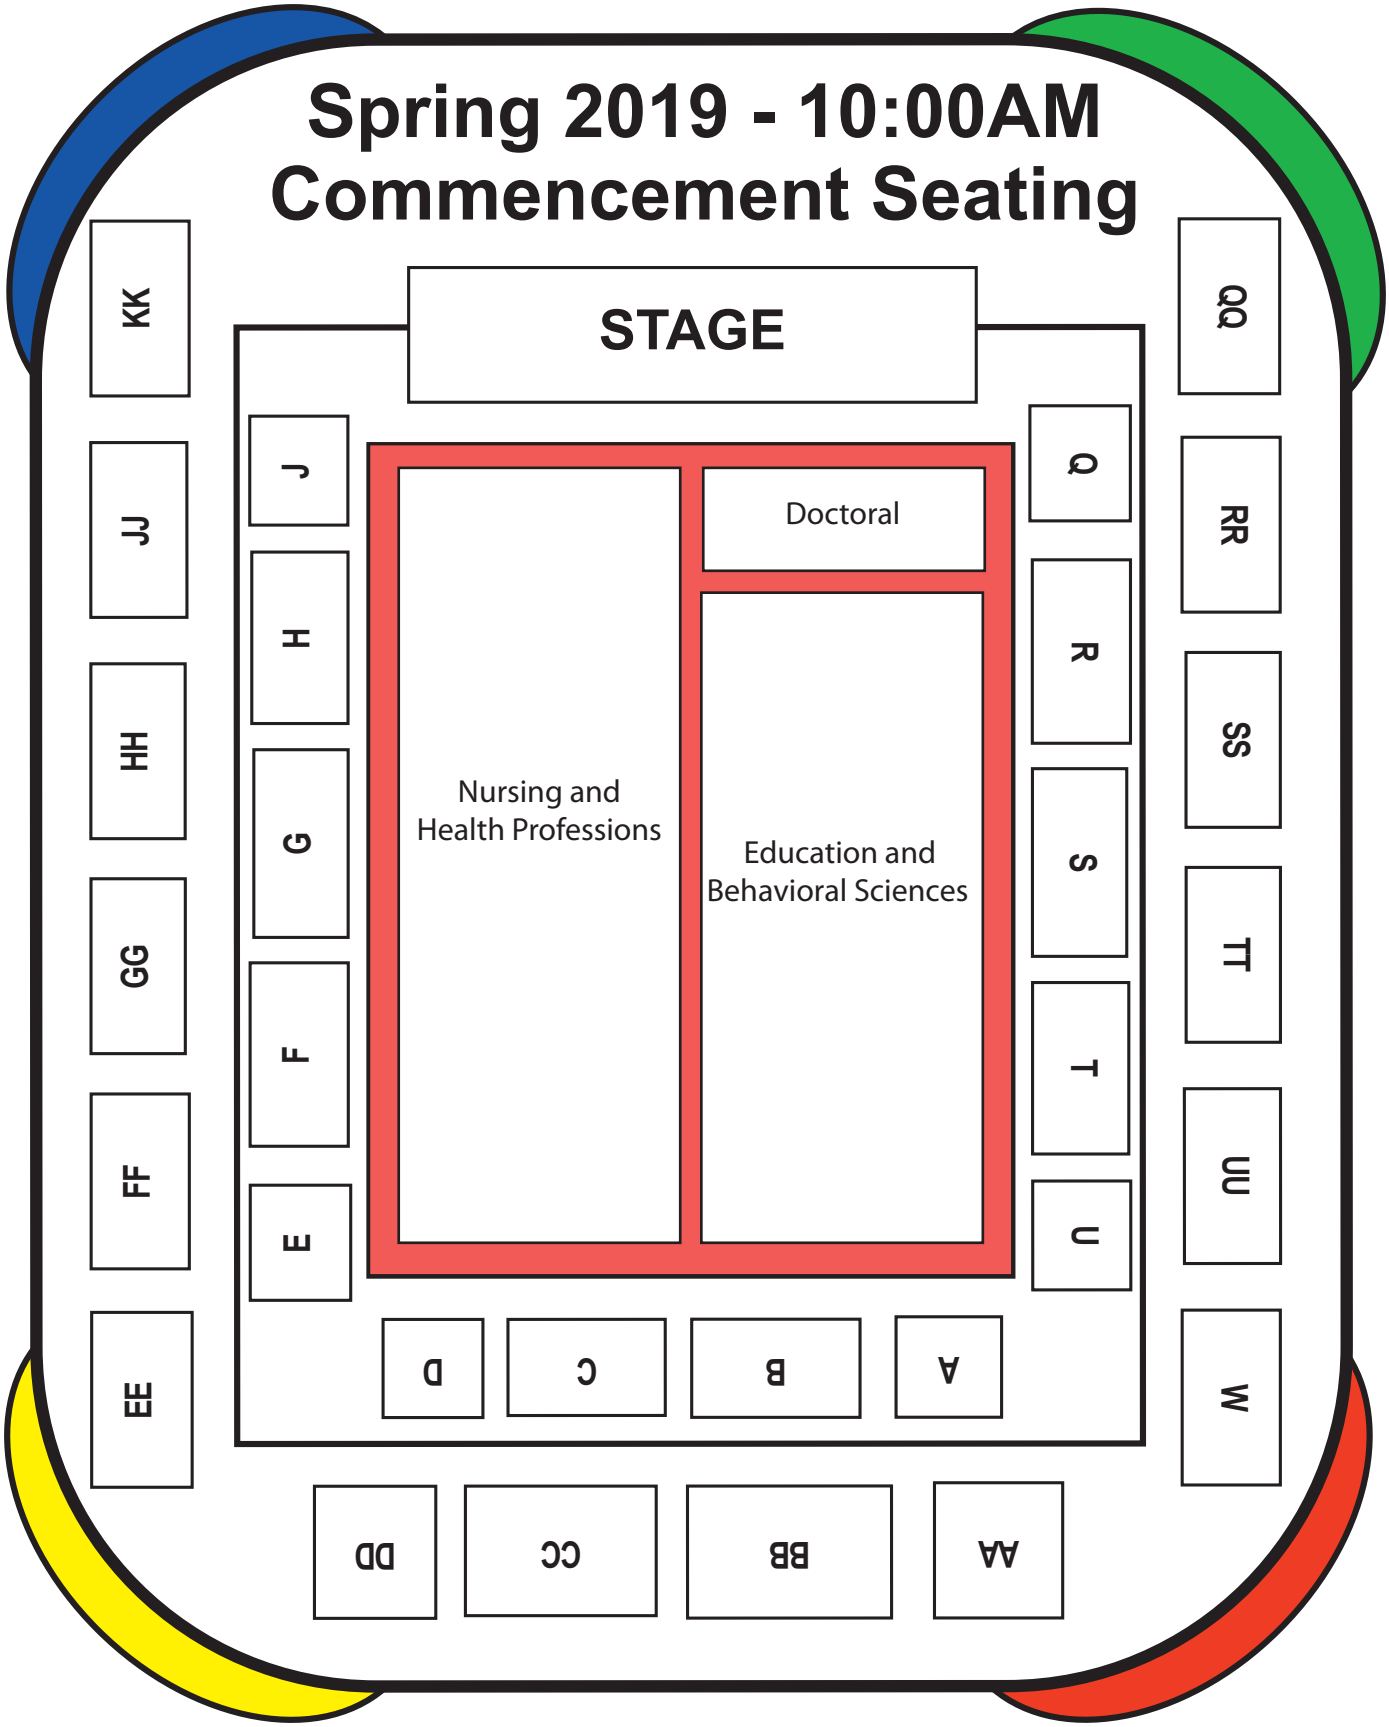

Spring 2019 - 10:00AM Commencement Seating

Please note: layout is not to scale, but is close in proximity.

Spring 2019 - 2:30PM Commencement Seating

Please note: layout is not to scale, but is close in proximity.