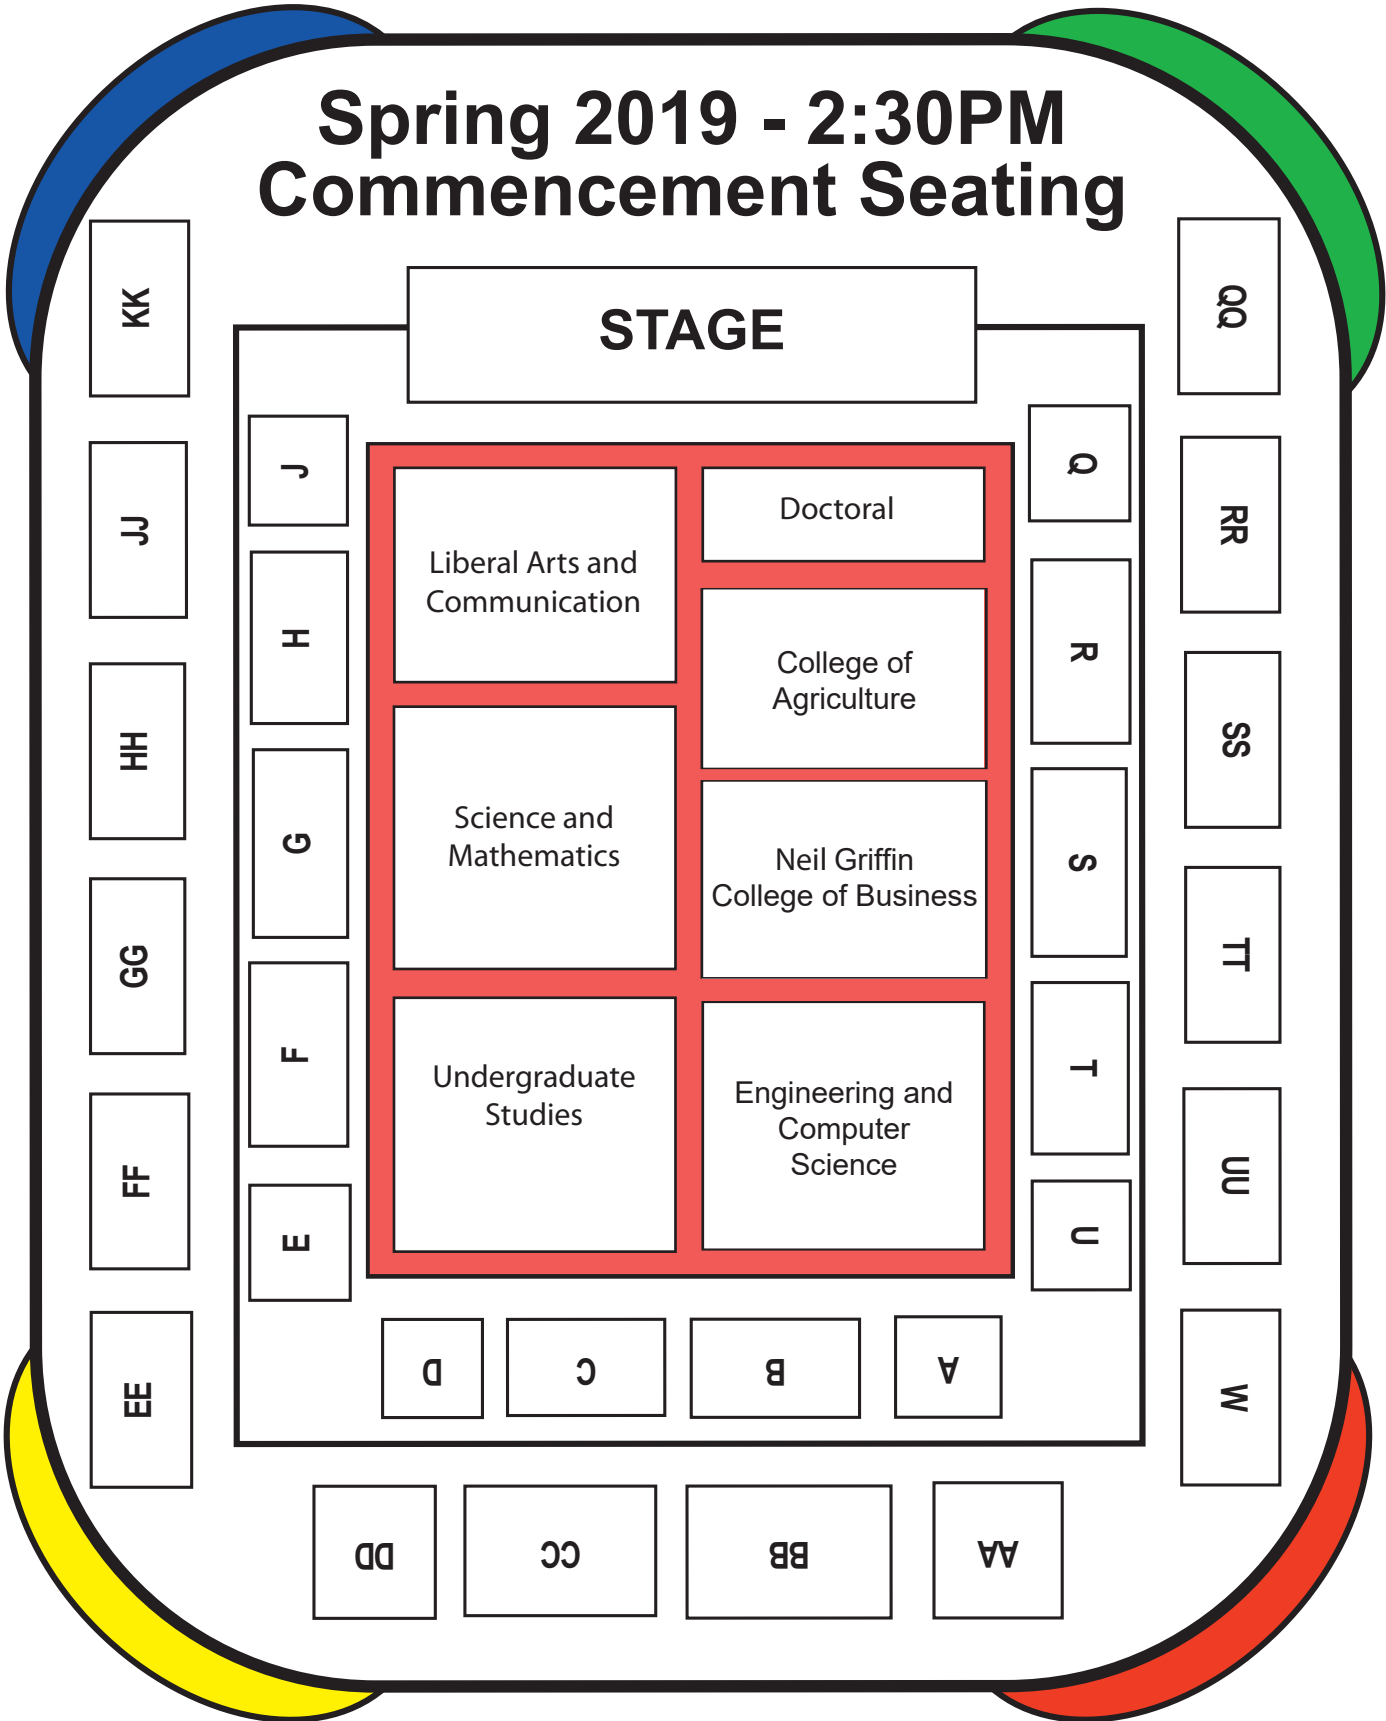

Spring 2019 - 10:00AM Commencement Seating

Please note: layout is not to scale, but is close in proximity.

Spring 2019 - 2:30PM Commencement Seating

Please note: layout is not to scale, but is close in proximity.