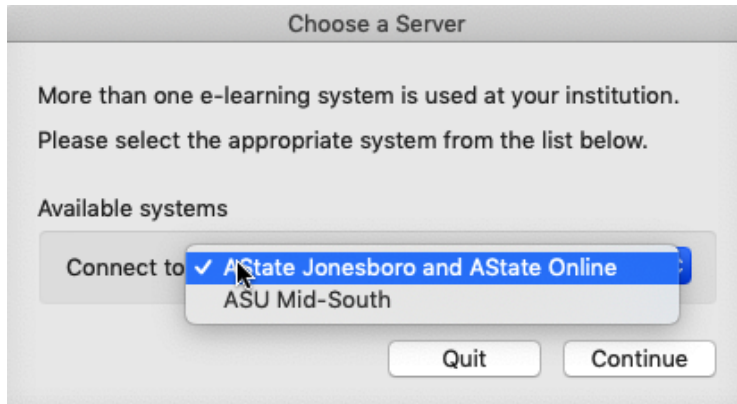

When asked to Choose a Server, select "AState Jonesboro and AState Online" from the Available Systems drop down menu.

Mac:

Windows: